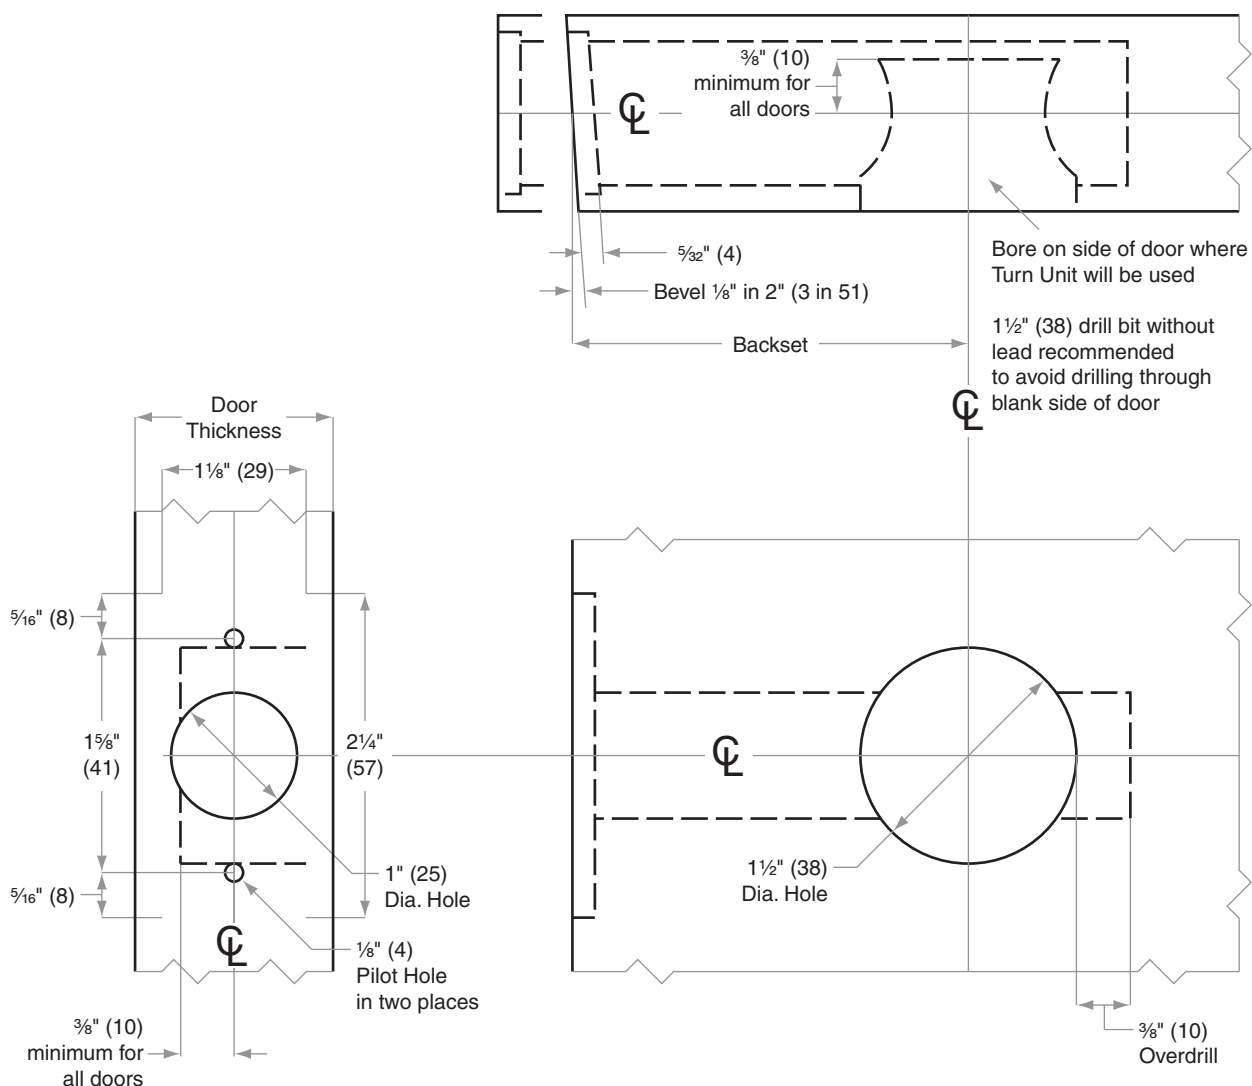

B600/700/800-Series

Models B664, B764, B864

- Door Type:** Wood or Composite, Flat or Beveled
Door Thickness: 1 $\frac{3}{8}$ " (35 mm)–2 $\frac{1}{2}$ " (64 mm)
Faceplate: Square Corner, 1 $\frac{1}{8}$ " (29 mm) wide
Backsets: 2 $\frac{3}{8}$ " (60 mm), 2 $\frac{3}{4}$ " (70 mm), 3 $\frac{3}{4}$ " (95 mm), 5" (127 mm)

Dimensions shown in parentheses () are in millimeters.

Door preparation template