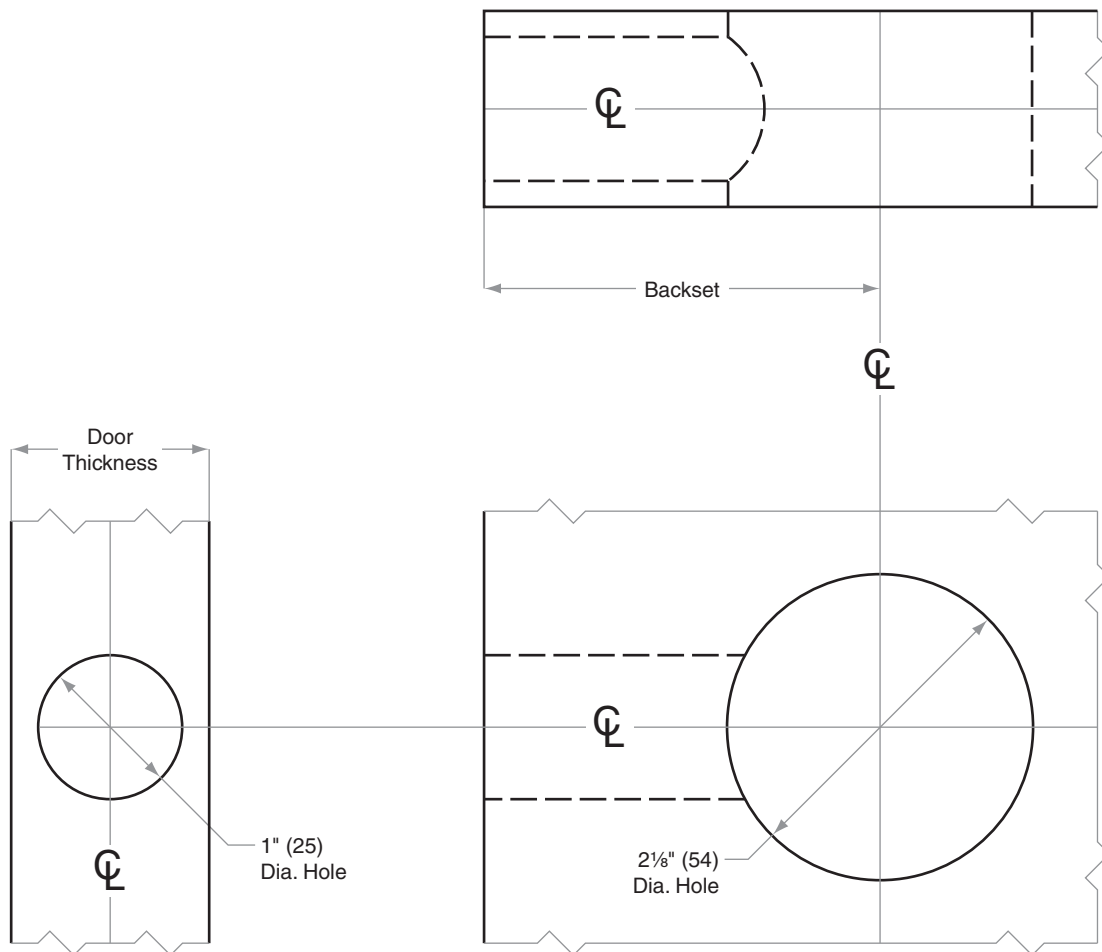

B/BA300-Series

Models B360, B362, BA360, BA362

- Door Type: Wood or Composite, Flat
- Door Thickness: 1 $\frac{3}{8}$ " (35 mm)–2 $\frac{1}{4}$ " (57 mm)
- Faceplate: Circular Drive-In
- Backsets: 2 $\frac{3}{8}$ " (60 mm), 2 $\frac{3}{4}$ " (70 mm)

Dimensions shown in parentheses () are in millimeters.

Door preparation template