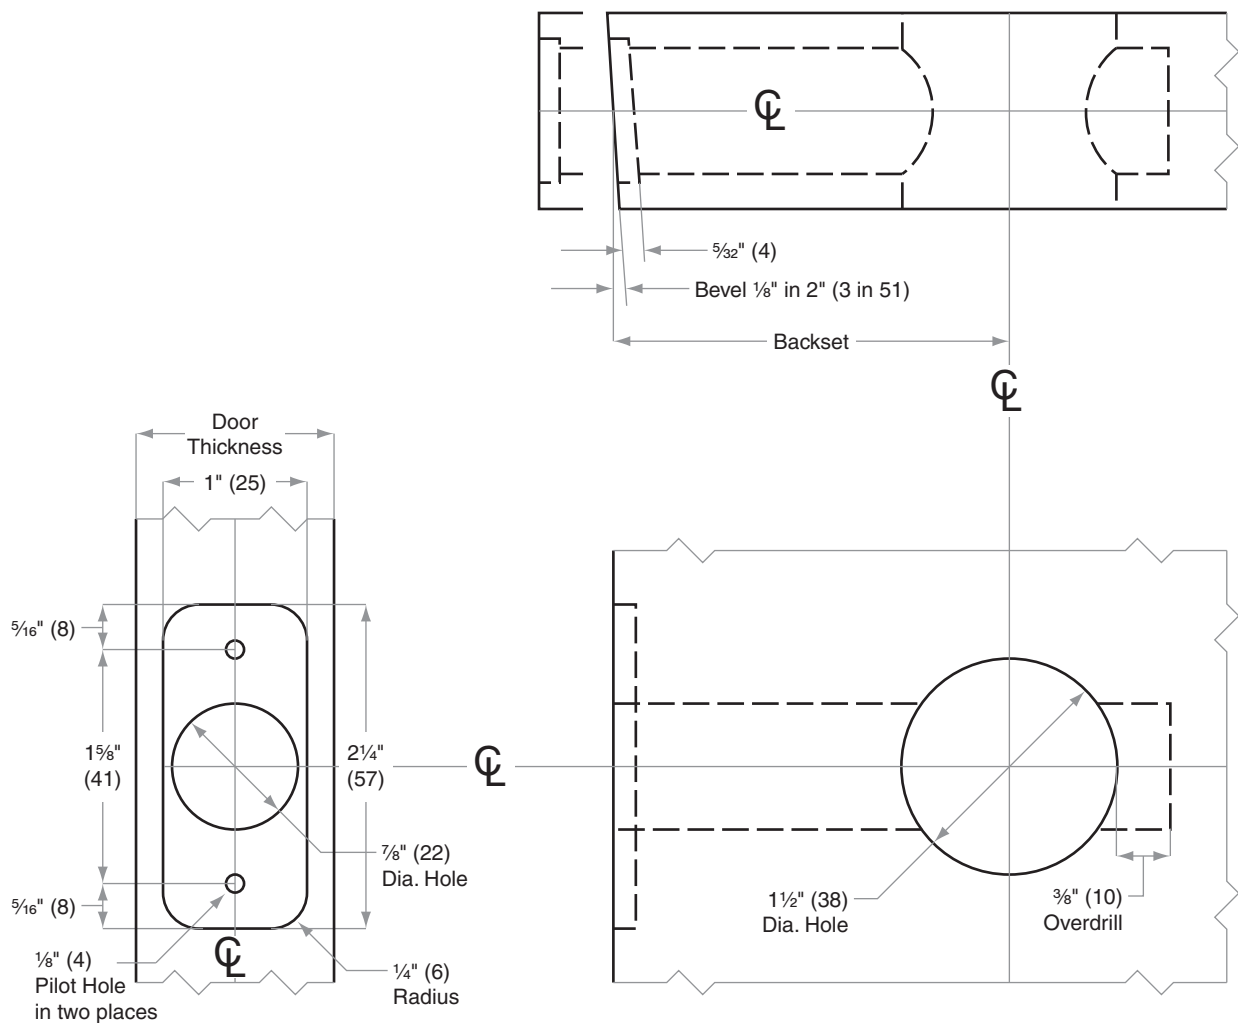

BC100-Series

Models BC160, BC162

- Door Type: Wood or Composite, Flat or Beveled
- Door Thickness: 1 $\frac{1}{8}$ " (35 mm)–2 $\frac{1}{4}$ " (57 mm)
- Faceplate: Round Corner, $\frac{1}{4}$ " (6 mm) Radius, 1" (25 mm) wide
- Backsets: 2 $\frac{3}{8}$ " (60 mm), 2 $\frac{3}{4}$ " (70 mm)

Dimensions shown in parentheses () are in millimeters.

Door preparation template