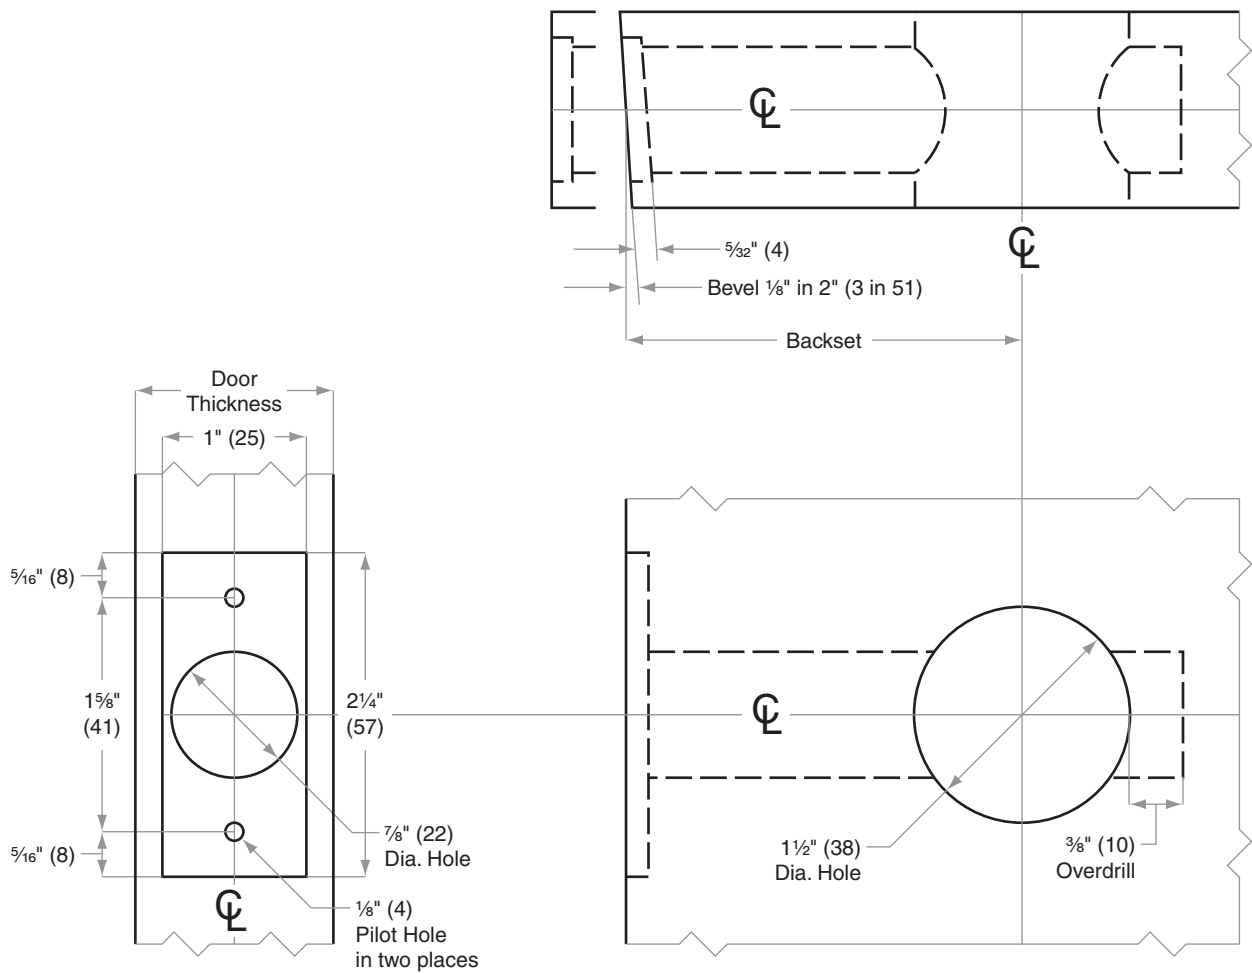

BC100-Series

Models BC160, BC162

Door Type: Wood or Composite, Flat or Beveled
Door Thickness: 1 $\frac{1}{8}$ " (35 mm)–2 $\frac{1}{4}$ " (57 mm)
Faceplate: Square Corner, 1" (25 mm) wide
Backsets: 2 $\frac{3}{8}$ " (60 mm), 2 $\frac{3}{4}$ " (70 mm)

Dimensions shown in parentheses () are in millimeters.

Door preparation template