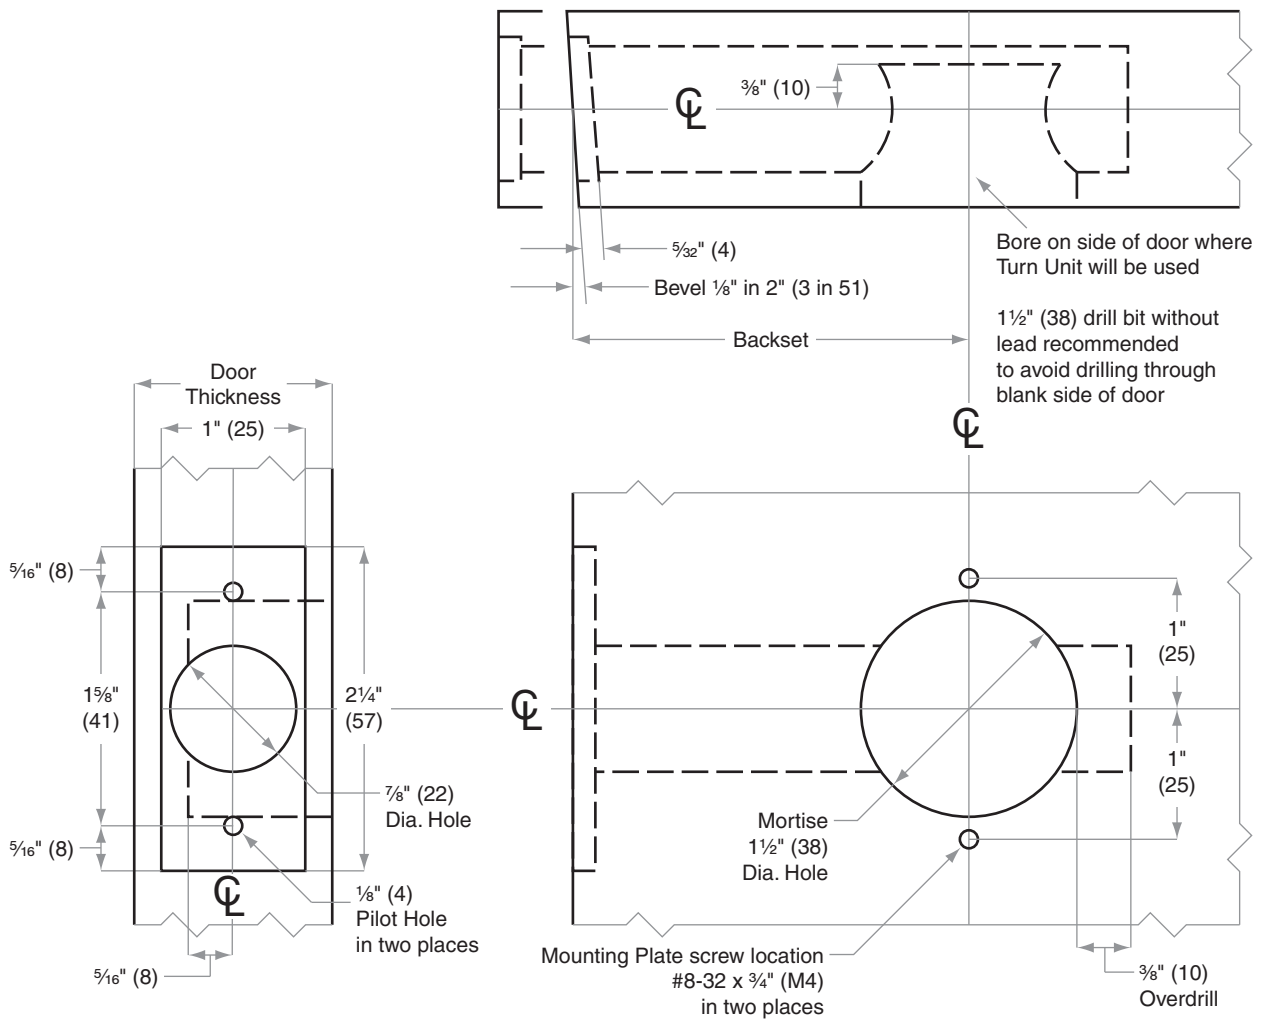

# BC100-Series

## Model BC180

Door Type: Wood or Composite, Flat or Beveled  
 Door Thickness: Various  
 Faceplate: Square Corner, 1" (25 mm) wide  
 Backsets: 2<sup>3</sup>/<sub>8</sub>" (60 mm), 2<sup>3</sup>/<sub>4</sub>" (70 mm)

Dimensions shown in parentheses ( ) are in millimeters.

Door preparation template