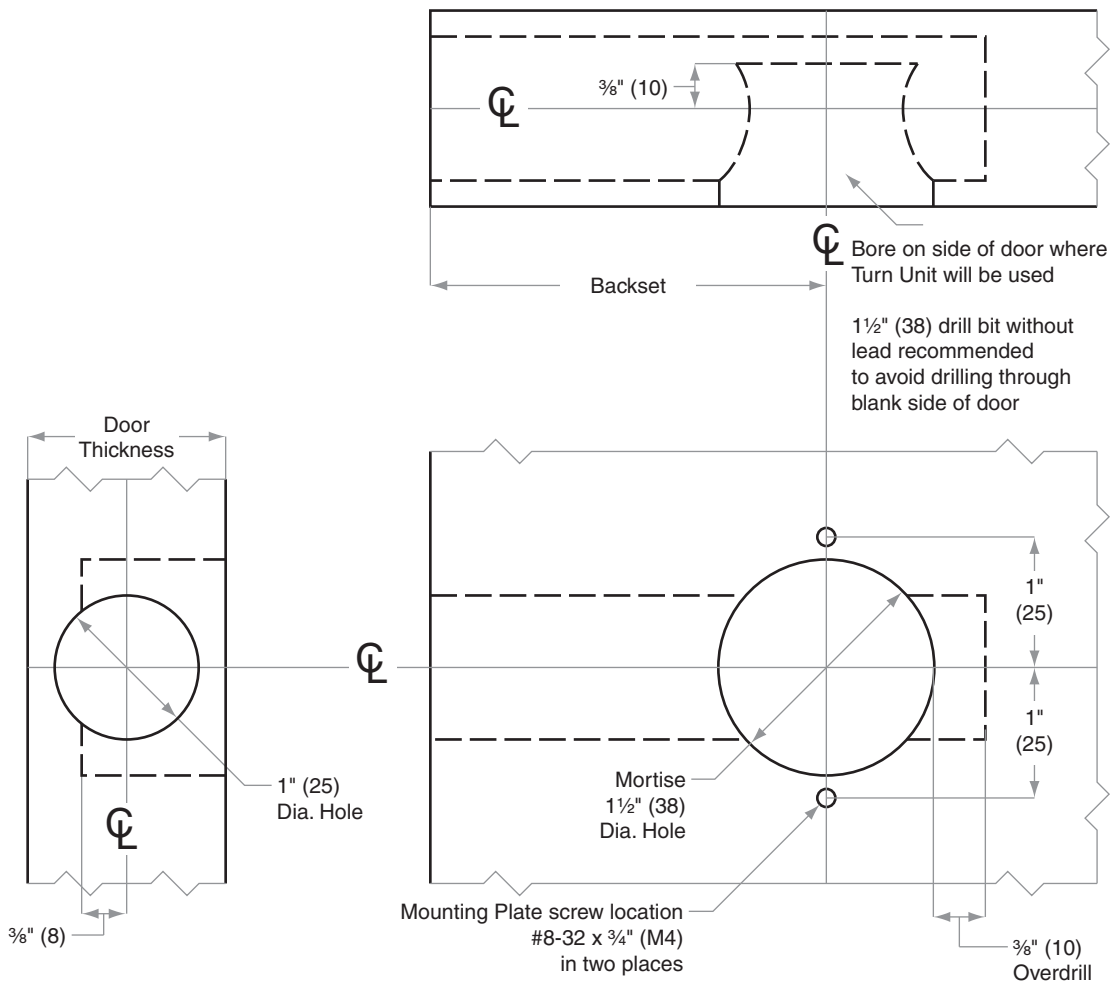

BC100-Series

Model BC180

Door Type: Wood or Composite, Flat
 Door Thickness: Various
 Faceplate: Circular Drive-In
 Backsets: 2 $\frac{3}{8}$ " (60 mm), 2 $\frac{3}{4}$ " (70 mm)

Dimensions shown in parentheses () are in millimeters.

Door preparation template

B920