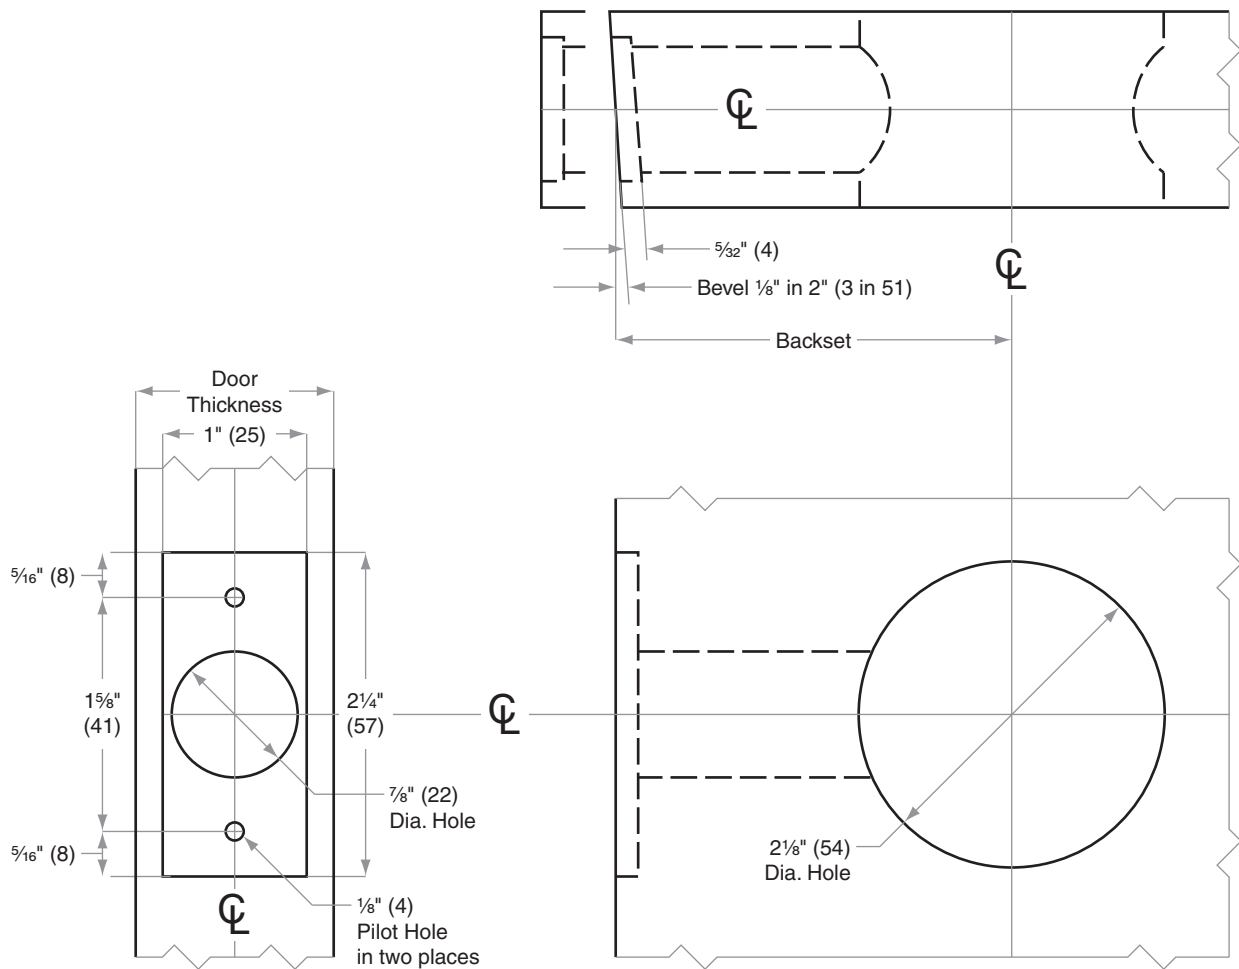

BC100 and B/BA300-Series

Models BC160, BC162, B360, B362, BA360, BA362

- Door Type: Wood or Composite, Flat or Beveled
- Door Thickness: 1 $\frac{3}{8}$ " (35 mm)–2 $\frac{1}{4}$ " (57 mm)
- Faceplate: Square Corner, 1" (25 mm) wide
- Backsets: 2 $\frac{3}{8}$ " (60 mm), 2 $\frac{3}{4}$ " (70 mm), 5" (127 mm)

Dimensions shown in parentheses () are in millimeters.

Door preparation template