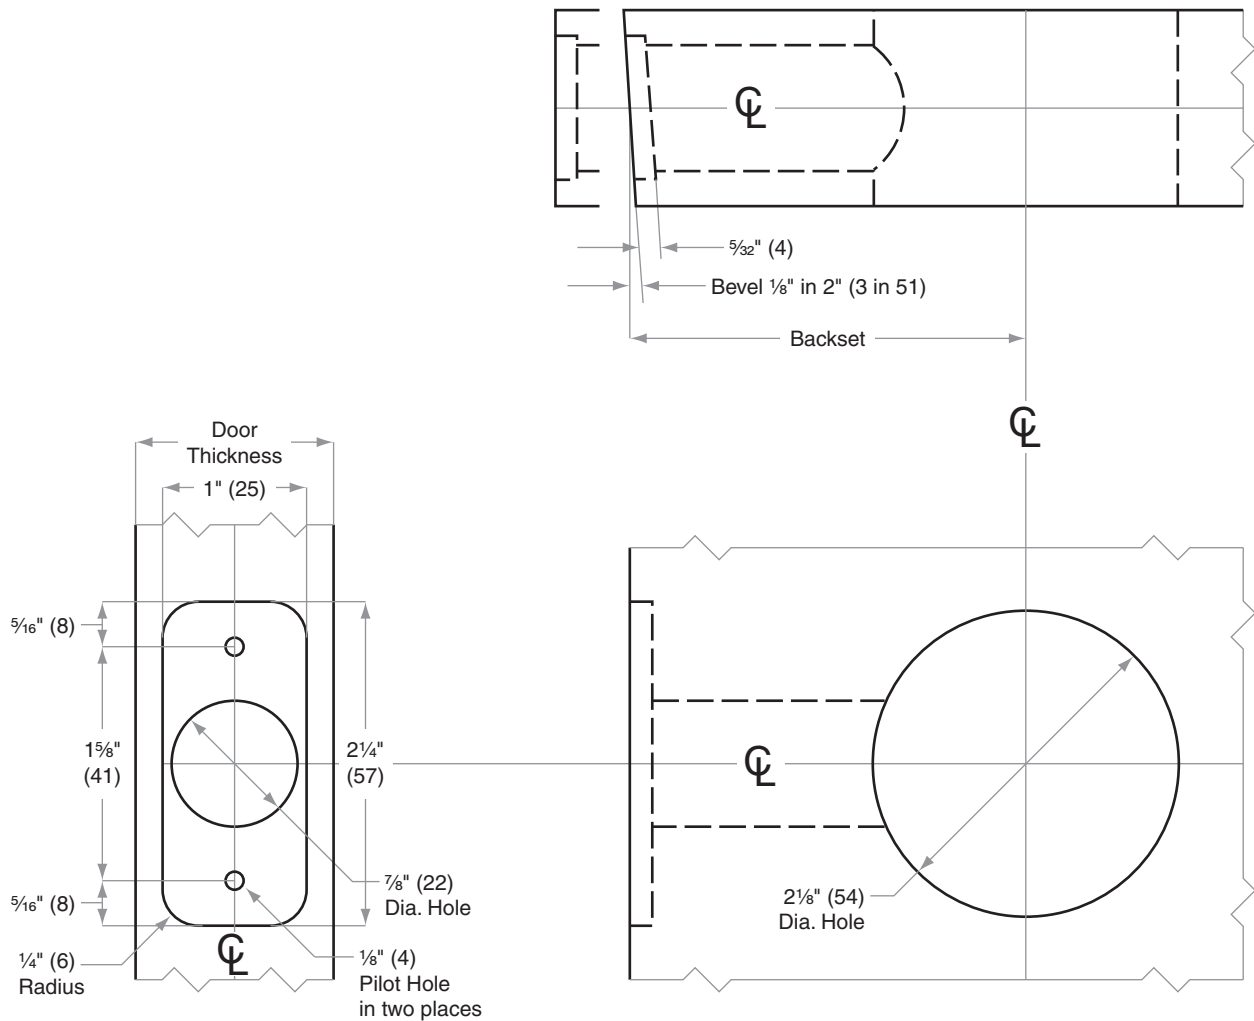

# B/BA300-Series

Models B360, B362, BA360, BA362

- Door Type: Wood or Composite, Flat or Beveled
- Door Thickness: 1 $\frac{3}{8}$ " (35 mm)–2 $\frac{1}{4}$ " (57 mm)
- Faceplate: Round Corner,  $\frac{1}{4}$ " (6 mm) Radius, 1" (25 mm) wide
- Backsets: 2 $\frac{3}{8}$ " (60 mm), 2 $\frac{3}{4}$ " (70 mm)

Dimensions shown in parentheses ( ) are in millimeters.

Door preparation template