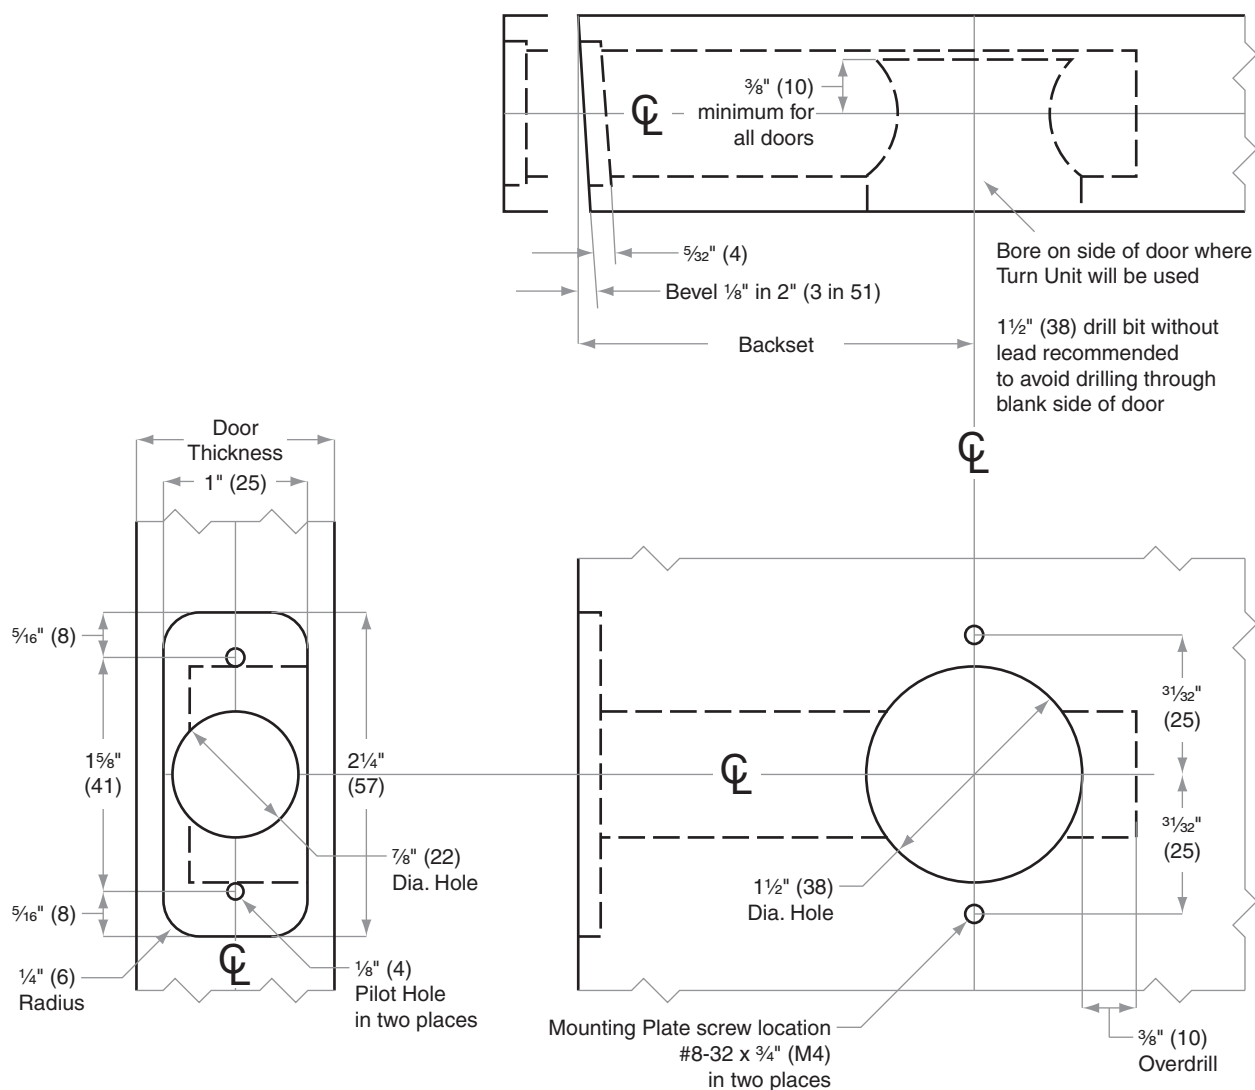

B/BA300-Series

Models B380, BA380

- Door Type:** Wood or Composite, Flat or Beveled
Door Thickness: Various
Faceplate: Round Corner, 1/4" (6 mm) Radius, 1" (25 mm) wide
Backsets: 2 3/8" (60 mm), 2 3/4" (70 mm), 5" (127 mm)

Dimensions shown in parentheses () are in millimeters.

Door preparation template