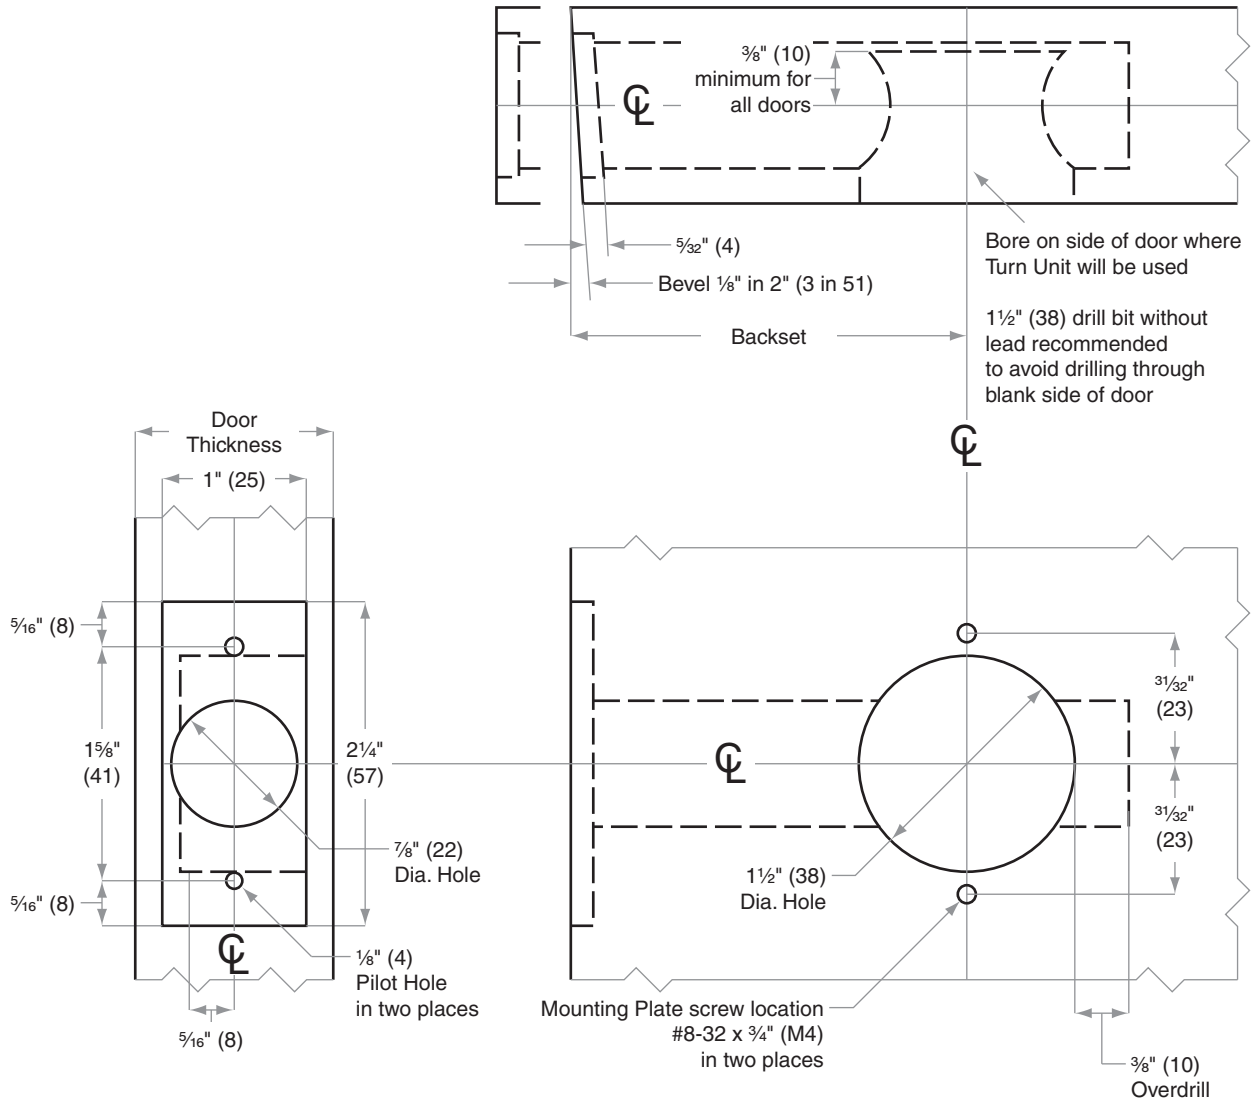

B/BA300-Series

Models B380, BA380

Door Type: Wood or Composite, Flat or Beveled
Door Thickness: Various
Faceplate: Square Corner, 1" (25 mm) wide
Backsets: 2 $\frac{3}{8}$ " (60 mm), 2 $\frac{3}{4}$ " (70 mm), 5" (127 mm)

Dimensions shown in parentheses () are in millimeters.

Door preparation template

B913