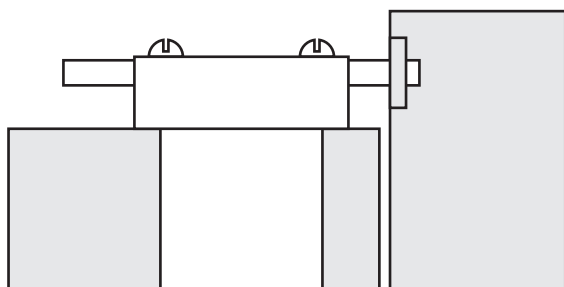

CL-Series Strikes

CL10-352, CL10-354, CL10-355

Door Type: Wood or Metal Jamb

Mounting Screws
Slot and 1/4" Bar Strike
#8-1/2" PFH combination wood/metal
1/2" Bar Strike
#8-1 1/4" PFH combinaton wood/metal

CL10-352 Slot Strike
Shown surface mounted on wood
Surface mount on metal also acceptable

CL10-354 or CL10-355 Bar Strike
Shown surface mounted on wood
Surface mount on metal also acceptable

Dimensions shown in parentheses () are in millimeters.