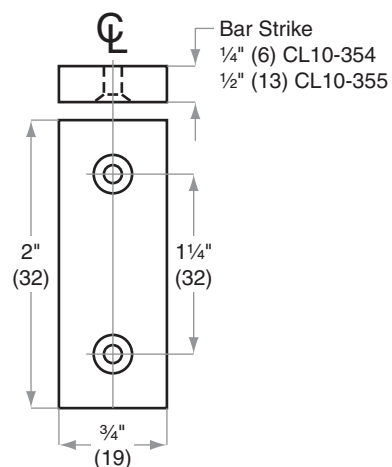

CL-Series Strikes

CL10-352, CL10-354, CL10-355

Door Type: Wood or Metal Jamb

Mounting Screws
Slot and 1/4" Bar Strike
#8-1/2" PFH combination wood/metal
1/2" Bar Strike
#8-1 1/4" PFH combinaton wood/metal

CL10-352 Slot Strike
Shown surface mounted on wood
Surface mount on metal also acceptable

CL10-354 or CL10-355 Bar Strike
Shown surface mounted on wood
Surface mount on metal also acceptable

Dimensions shown in parentheses () are in millimeters.