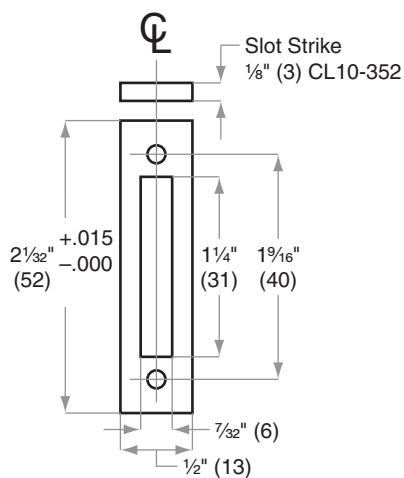

CL-Series Strikes

CL10-352, CL10-354, CL10-355

Door Type: Wood or Metal Jamb

Mounting Screws
Slot and 1/4" Bar Strike
#8-1/2" PFH combination wood/metal
1/2" Bar Strike
#8-1 1/4" PFH combinaton wood/metal

CL10-352 Slot Strike
Shown surface mounted on wood
Surface mount on metal also acceptable

CL10-354 or CL10-355 Bar Strike
Shown surface mounted on wood
Surface mount on metal also acceptable

Dimensions shown in parentheses () are in millimeters.