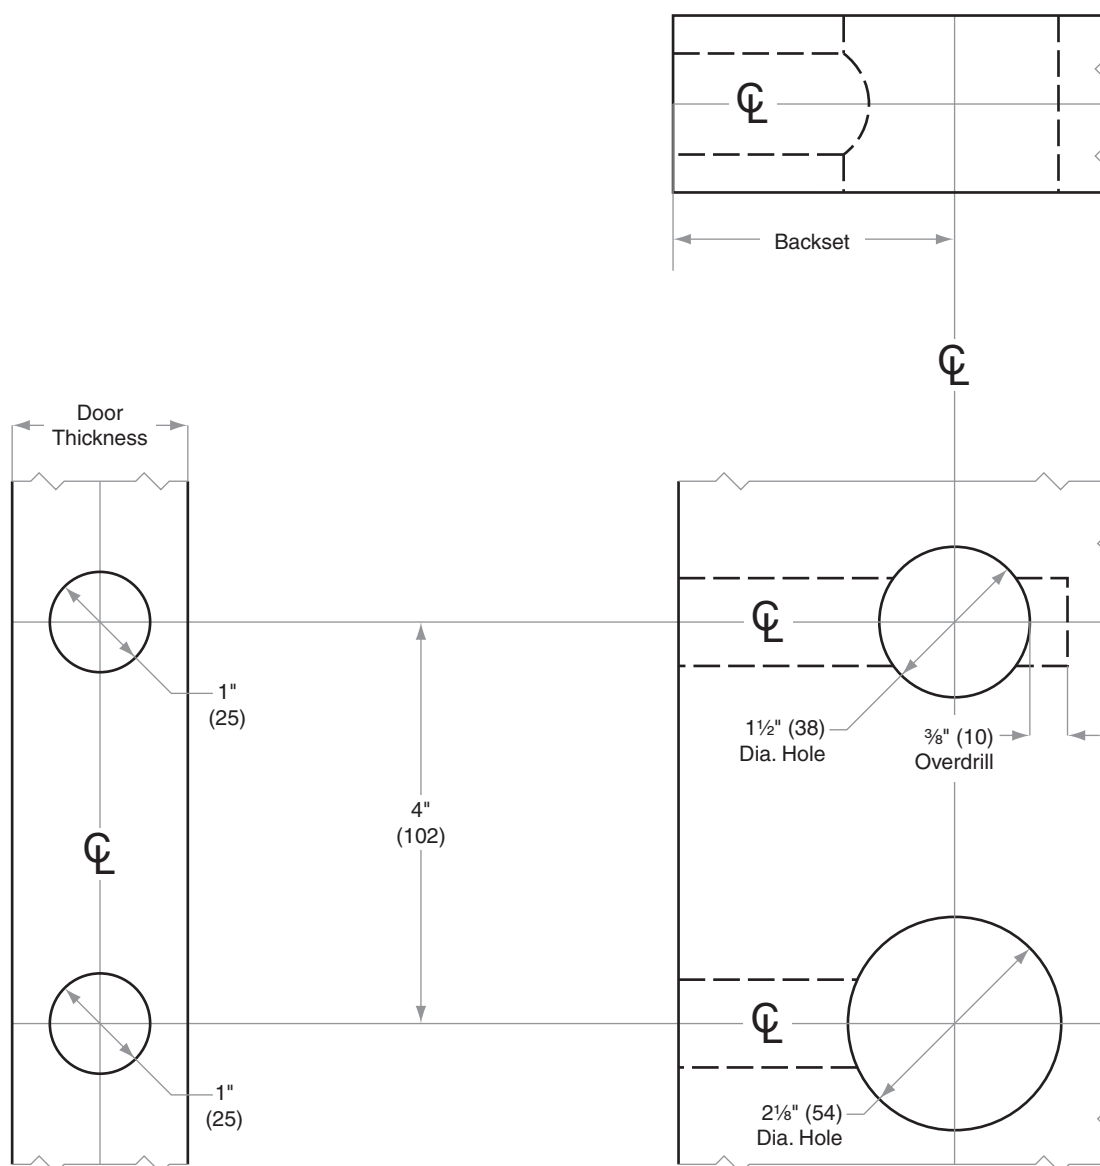

# H-Series

Models H110, H153, H180, H185

- Door Type: Wood or Composite, Flat
- Door Thickness: 1 $\frac{3}{8}$ " (35 mm)–1 $\frac{3}{4}$ " (44 mm)
- Faceplate: Circular Drive-In
- Backsets: 2 $\frac{3}{8}$ " (60 mm) | 2 $\frac{3}{4}$ " (70 mm)

Dimensions shown in parentheses ( ) are in millimeters.

Door preparation template