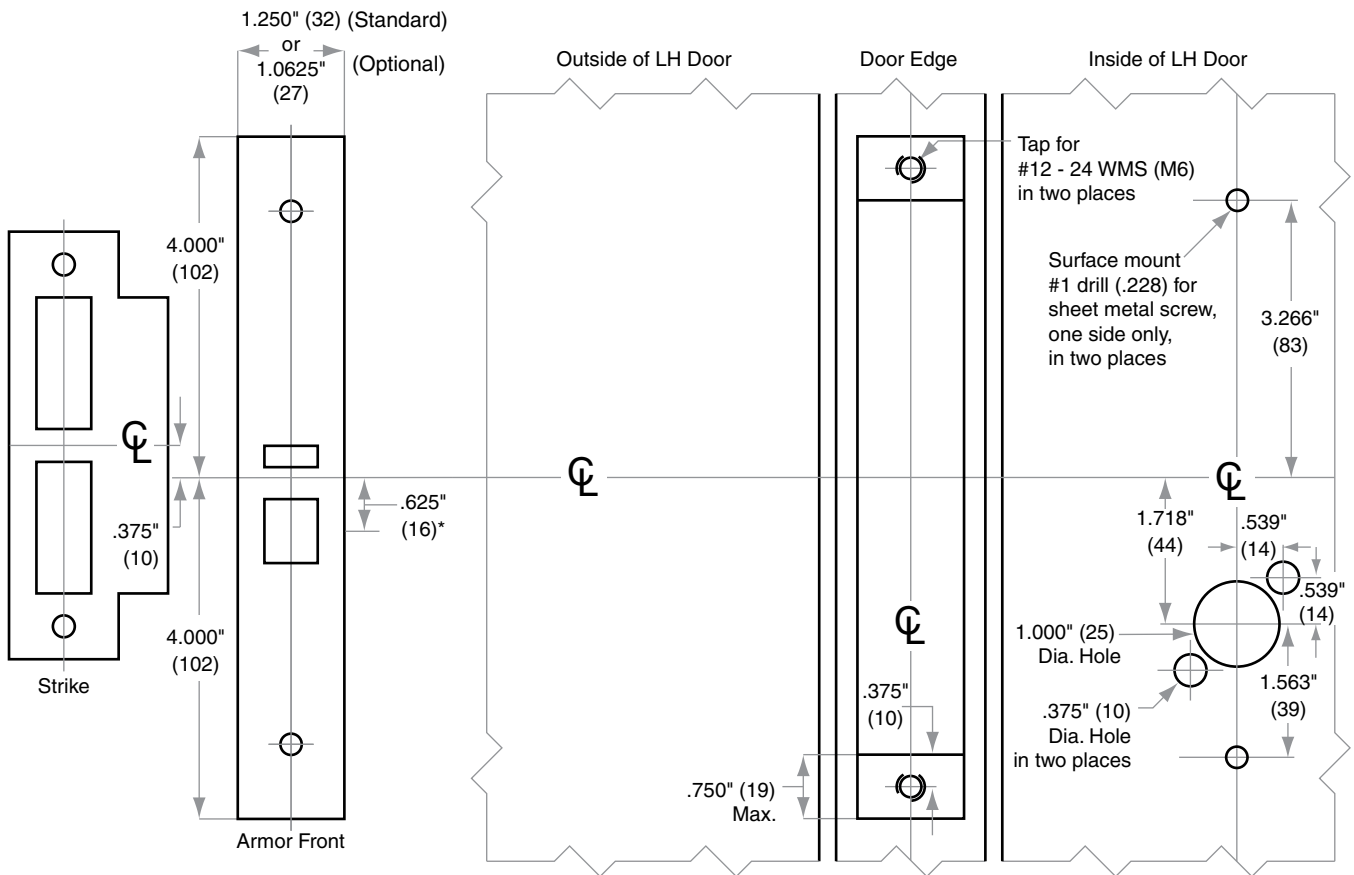

L/LV/LM/LMV-Series

Model L9025

Door Type: Metal, flat or beveled
 Trim: Escutcheon

For Case and Strike dimensions, see Template L1

Left Hand (LH) Door Shown

* Centerline of Armor Front to Centerline of Latch dimension

Dimensions shown in parentheses () are in millimeters.

© 2025 Allegion
 L811 Rev. 04/25
www.allegion.com/us

DRAWING IS NOT TO SCALE!
Customer service: 877-671-7011
We can help you find the correct guide for your product and application!

Door preparation template

L811