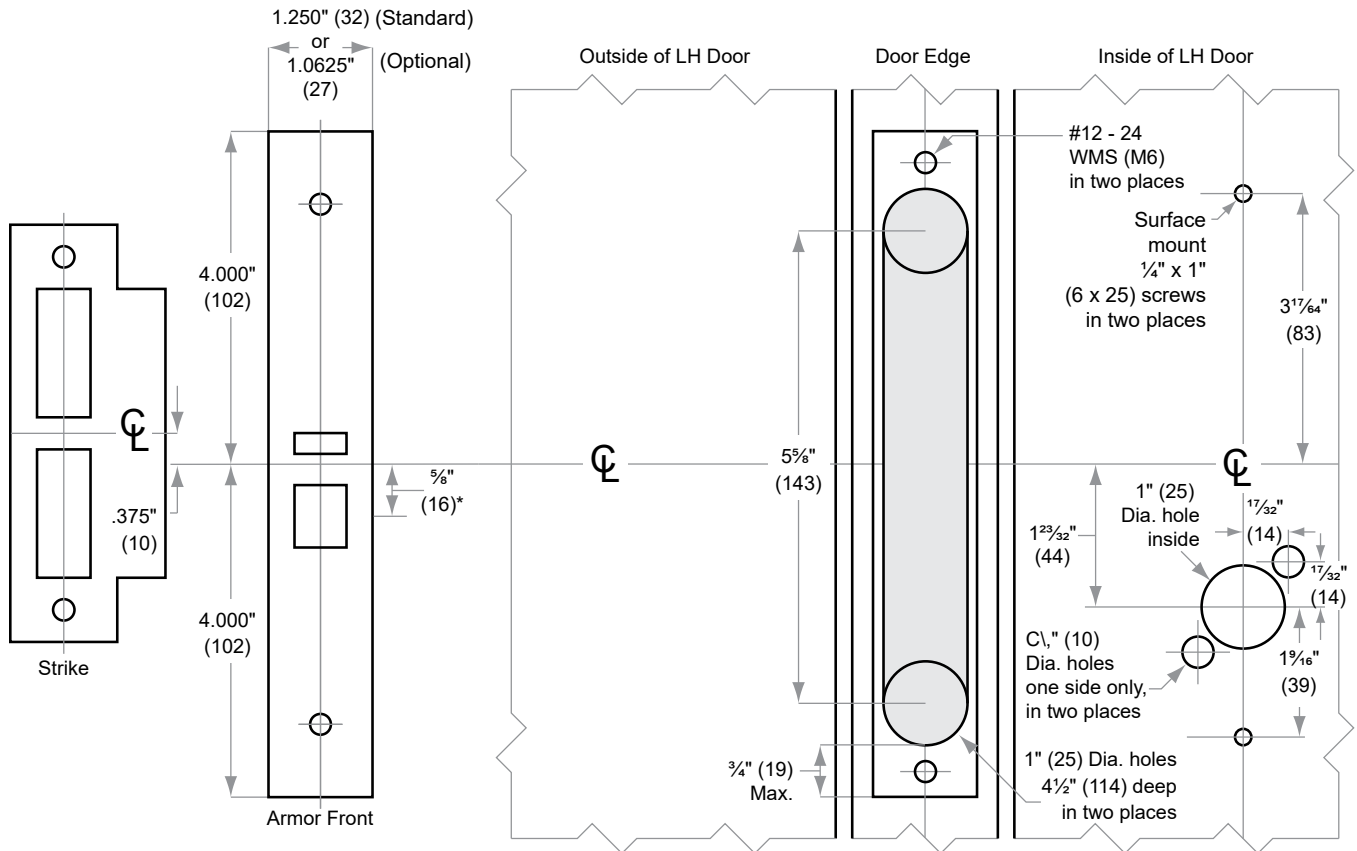

L/LV/LM/LMV-Series

Model L9025

Door Type: Wood or composite, flat
Trim: Escutcheon

For Case and Strike dimensions, see Template L'

Left Hand (LH) Door Shown

* Centerline of Armor Front to Centerline of Latch dimension

Dimensions shown in parentheses () are in millimeters.

© 2025 Allegion
L810 Rev. 04/25
www.allegion.com/us

DRAWING IS NOT TO SCALE!
Customer service: 877-671-7011
We can help you find the correct guide for your product and application!

Door preparation template

L810