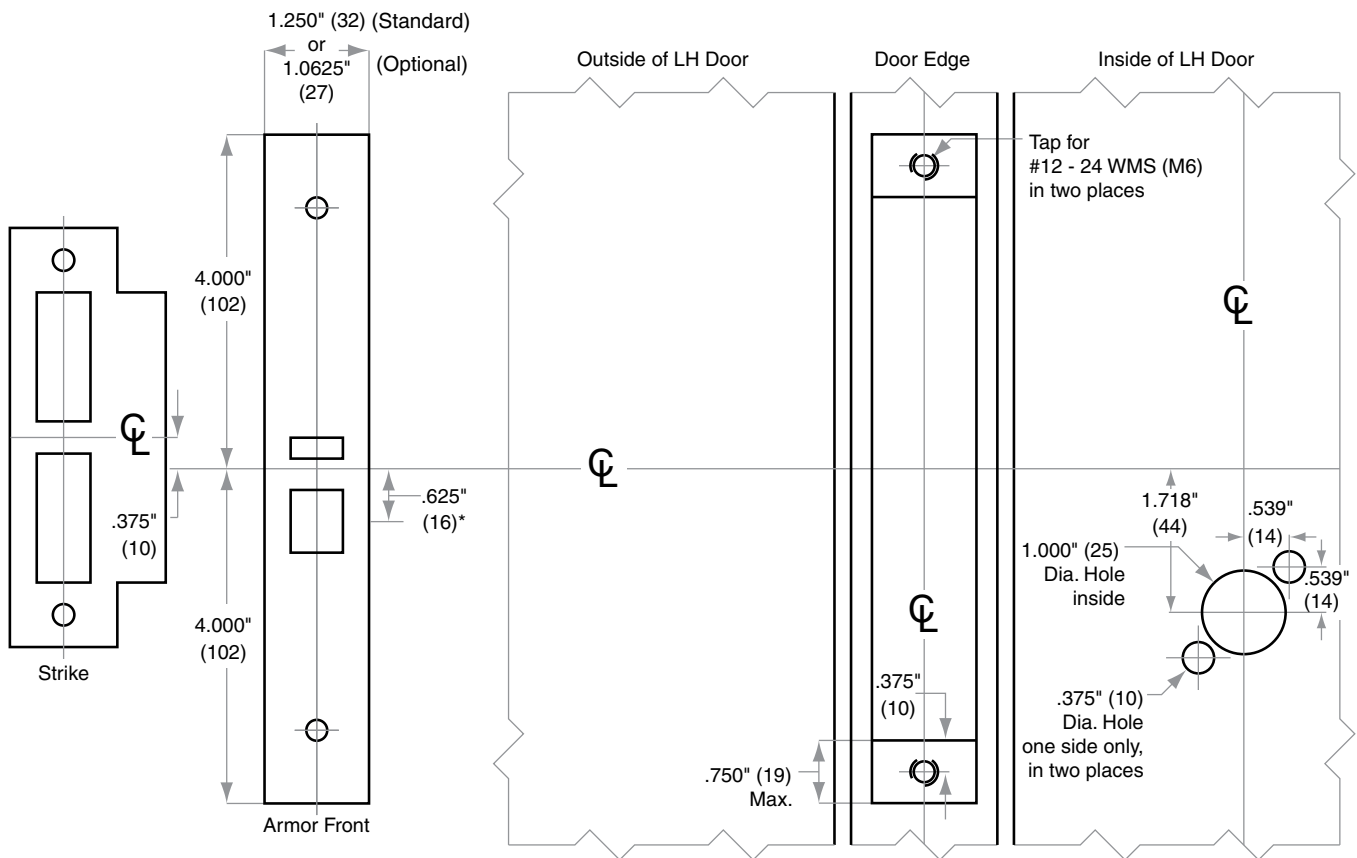

L/LV/LM/LMV-Series

Model L9025

Door Type: Metal, flat or beveled
 Trim: Rose

For Case and Strike dimensions, see Template L1

Left Hand (LH) Door Shown

* Centerline of Armor Front to Centerline of Latch dimension

Dimensions shown in parentheses () are in millimeters.

© 2025 Allegion
 L809 Rev. 04/25
www.allegion.com/us

DRAWING IS NOT TO SCALE!
Customer service: 877-671-7011

We can help you find the correct guide for your product and application!

Door preparation template

L809