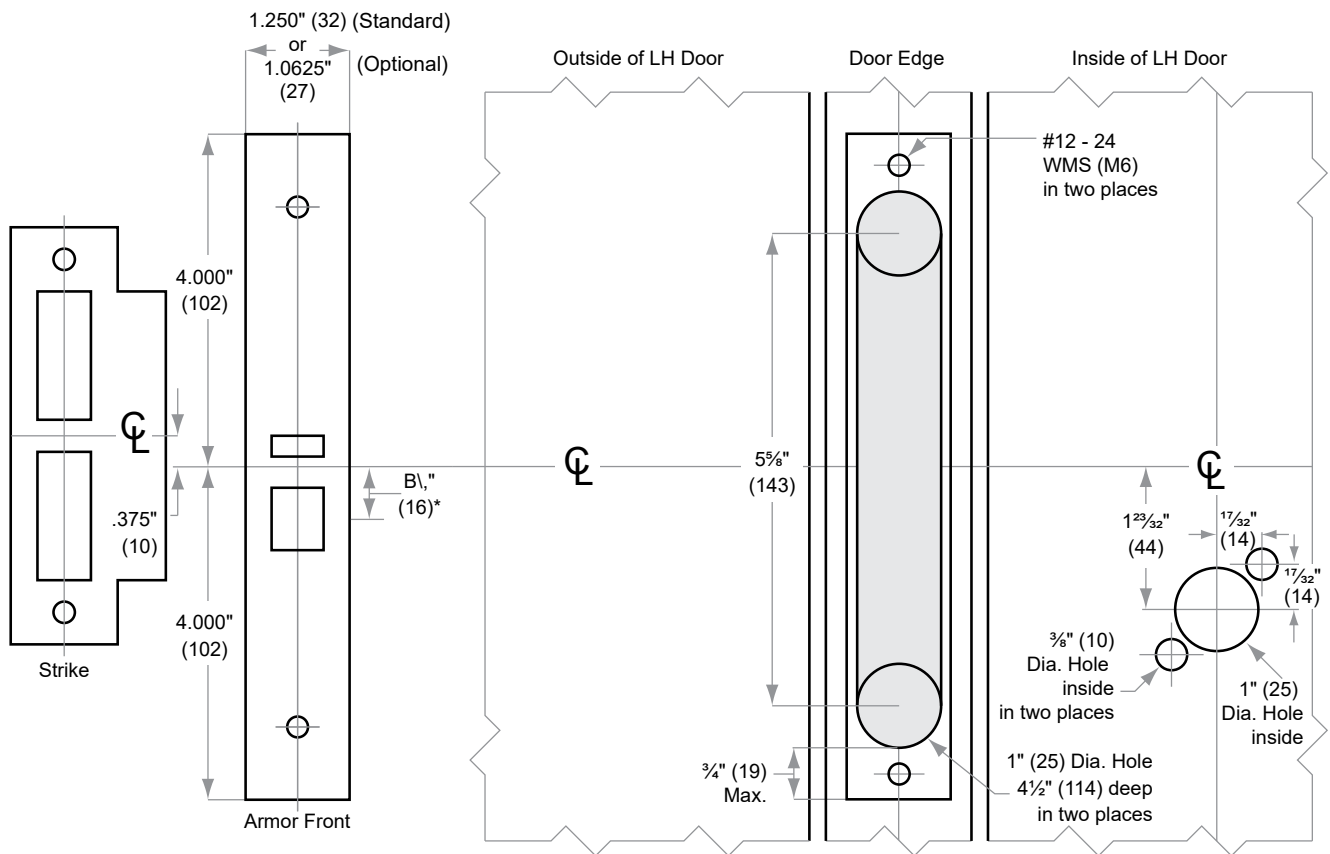

## Model L9025

Door Type: Wood or composite, flat  
 Trim: Rose

For Case dimensions see Template L1

Left Hand (LH) Door Shown

\* Centerline of Armor Front to Centerline of Latch dimension

Dimensions shown in parentheses ( ) are in millimeters.