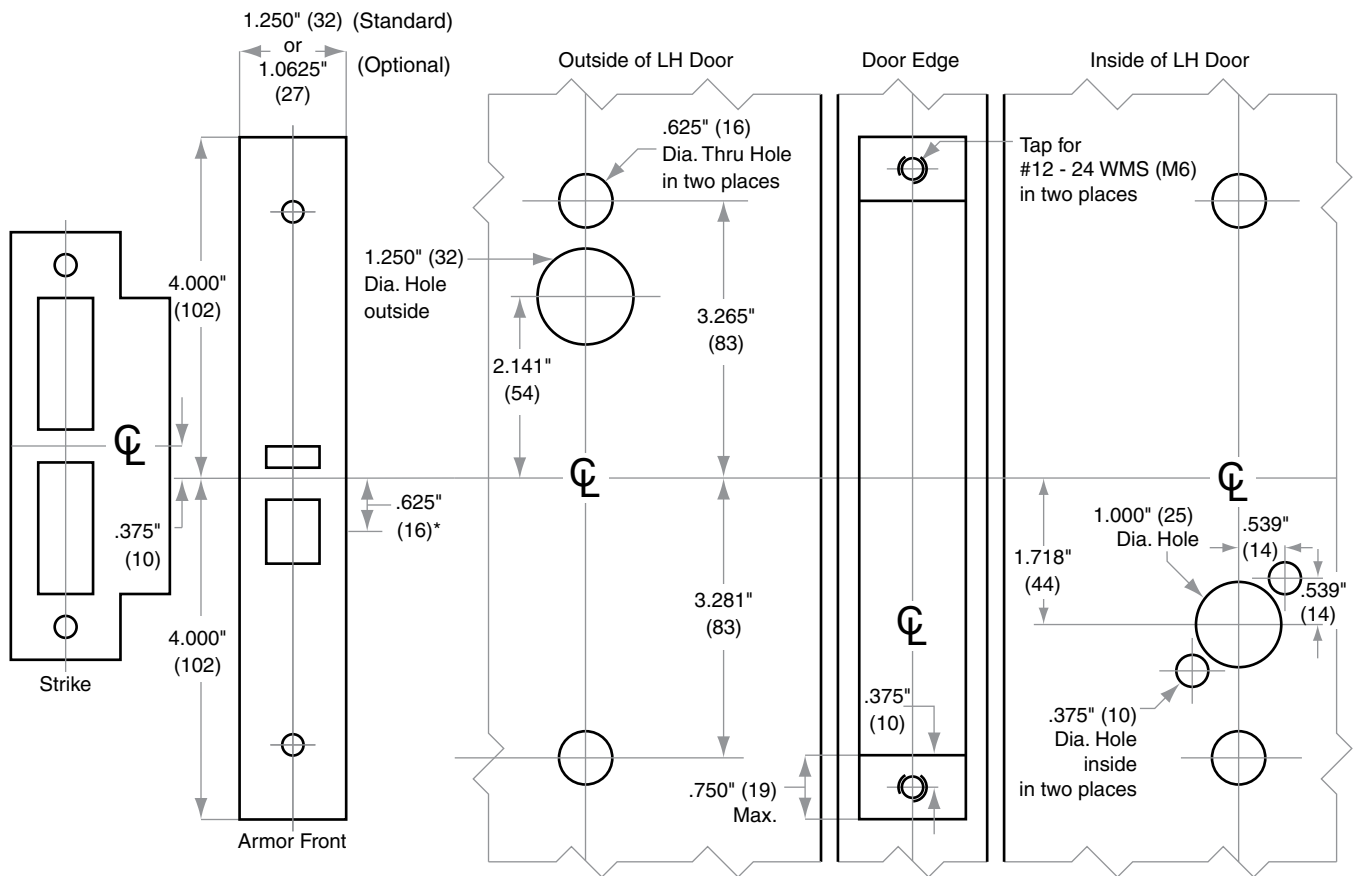

L/LV/LM/LMV-Series

Model L9026

Door Type: Metal, flat or beveled
 Trim: Escutcheon

For Case and Strike dimensions, see Template L1

Left Hand (LH) Door Shown

* Centerline of Armor Front to Centerline of Latch dimension

Dimensions shown in parentheses () are in millimeters.

© 2025 Allegion
 L815 Rev. 04/25
 www.allegion.com/us

DRAWING IS NOT TO SCALE!
Customer service: 877-671-7011
We can help you find the correct guide for your product and application!

Door preparation template

L815