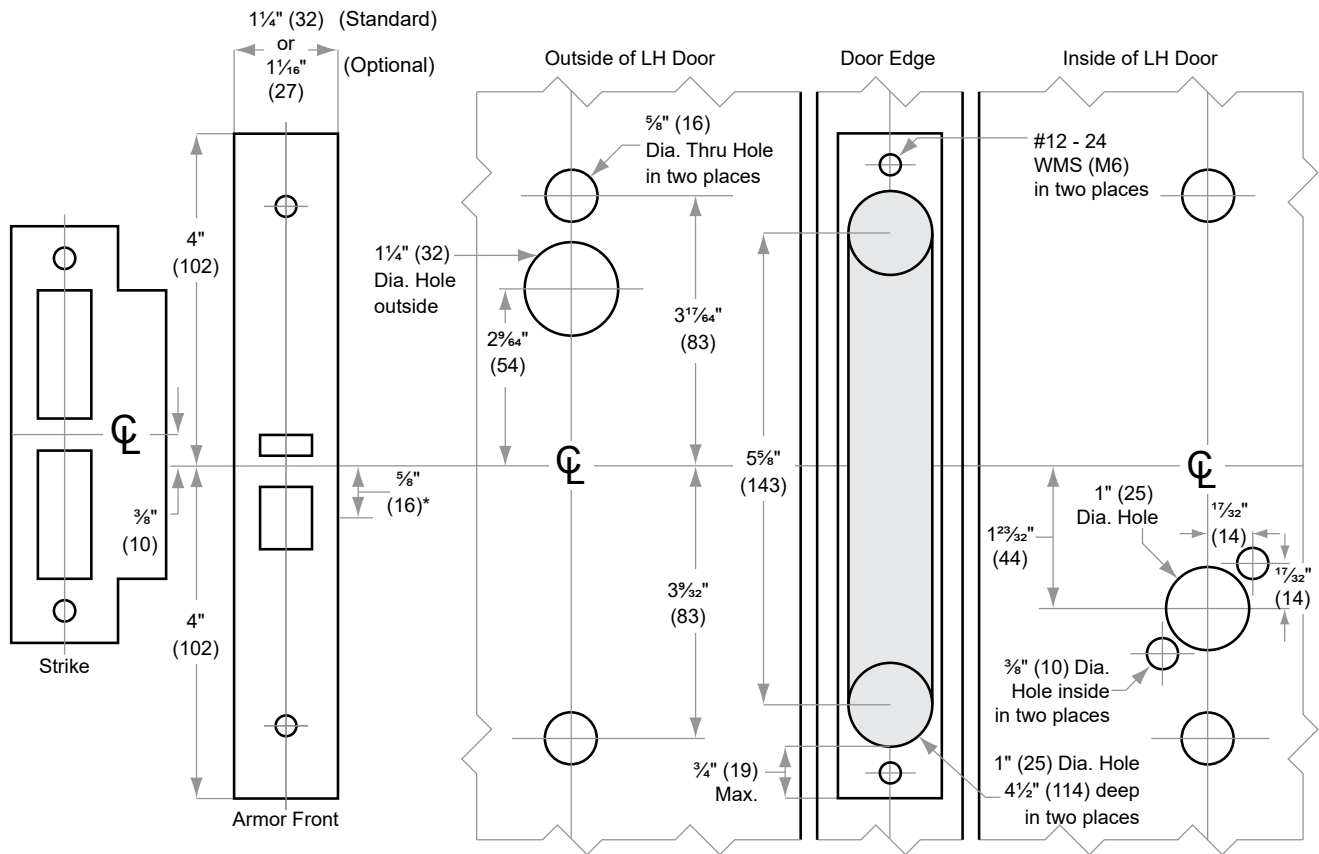

L/LV/LM/LMV-Series

Model L9026

Door Type: Wood or composite, flat
 Trim: Escutcheon

For Case and Strike dimensions, see Template L1

Left Hand (LH) Door Shown

* Centerline of Armor Front to Centerline of Latch dimension

Dimensions shown in parentheses () are in millimeters.

© 2025 Allegion
 L814 Rev. 04/25
 www.allegion.com/us

DRAWING IS NOT TO SCALE!
Customer service: 877-671-7011

We can help you find the correct guide for your product and application!

Door preparation template

L814