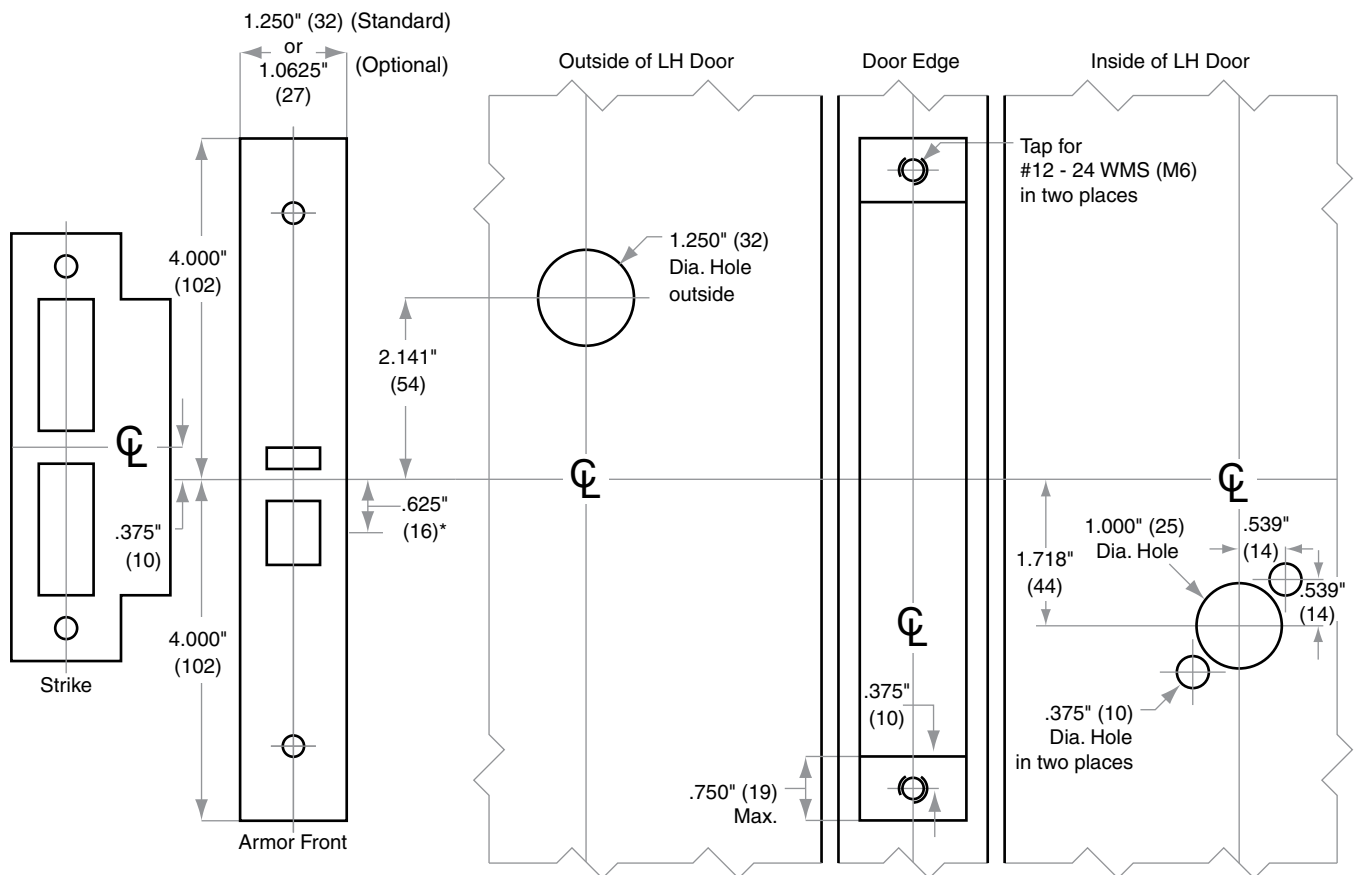

L/LV/LM/LMV-Series

Model L9026

Door Type: Metal, flat or beveled
 Trim: Rose

For Case and Strike dimensions, see Template L1

Left Hand (LH) Door Shown

* Centerline of Armor Front to Centerline of Latch dimension

Dimensions shown in parentheses () are in millimeters.

© 2025 Allegion
 L813 Rev. 04/25
 www.allegion.com/us

DRAWING IS NOT TO SCALE!
 Customer service: 877-671-7011

We can help you find the correct guide for your product and application!

Door preparation template

L813