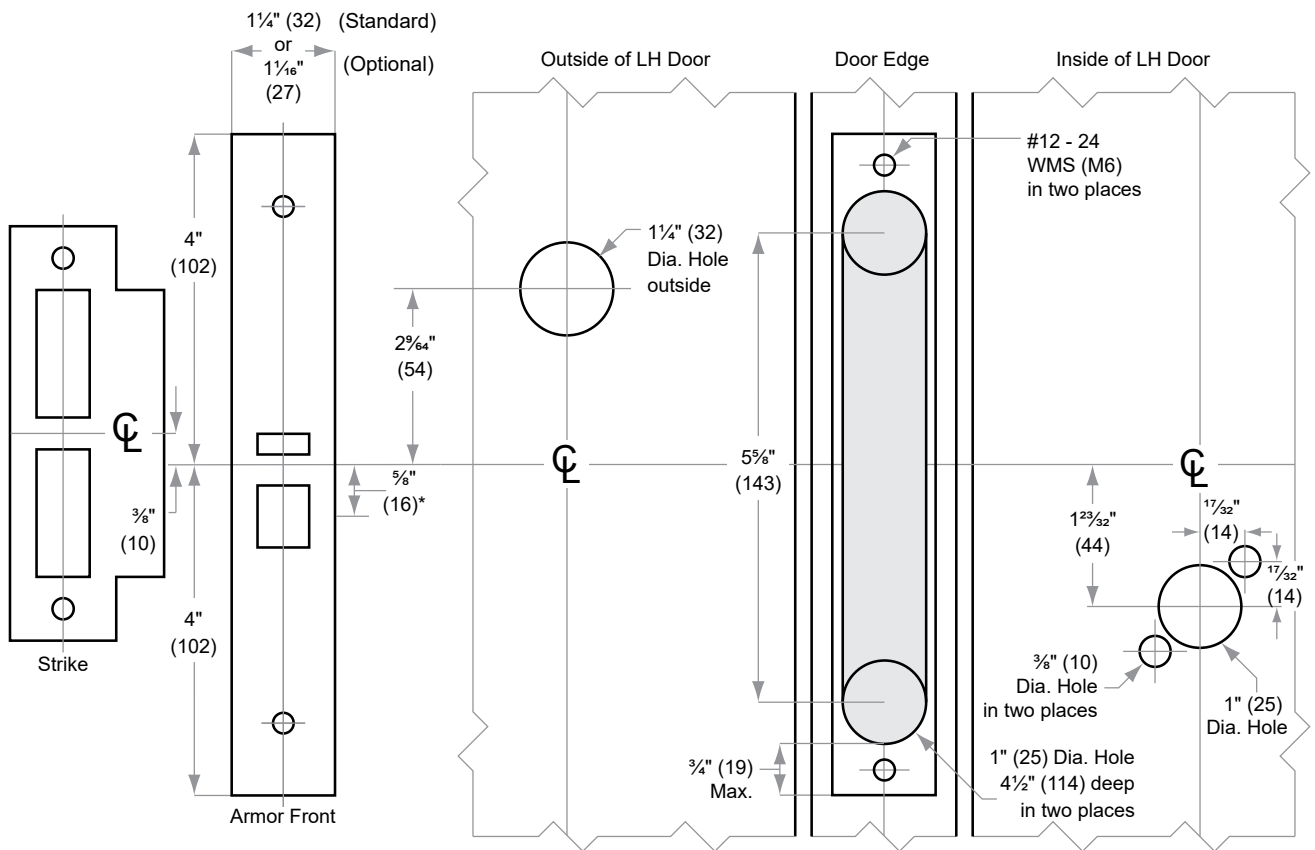

L/LV/LM/LMV-Series

Model L9026

Door Type: Wood or composite, flat
Trim: Rose

For Case and Strike dimensions, see Template L1

Left Hand (LH) Door Shown

* Centerline of Armor Front to Centerline of Latch dimension

Dimensions shown in parentheses () are in millimeters.

© 2025 Allegion
L812 Rev. 04/25
www.allegion.com/us

DRAWING IS NOT TO SCALE!
Customer service: 877-671-7011

We can help you find the correct guide for your product and application!