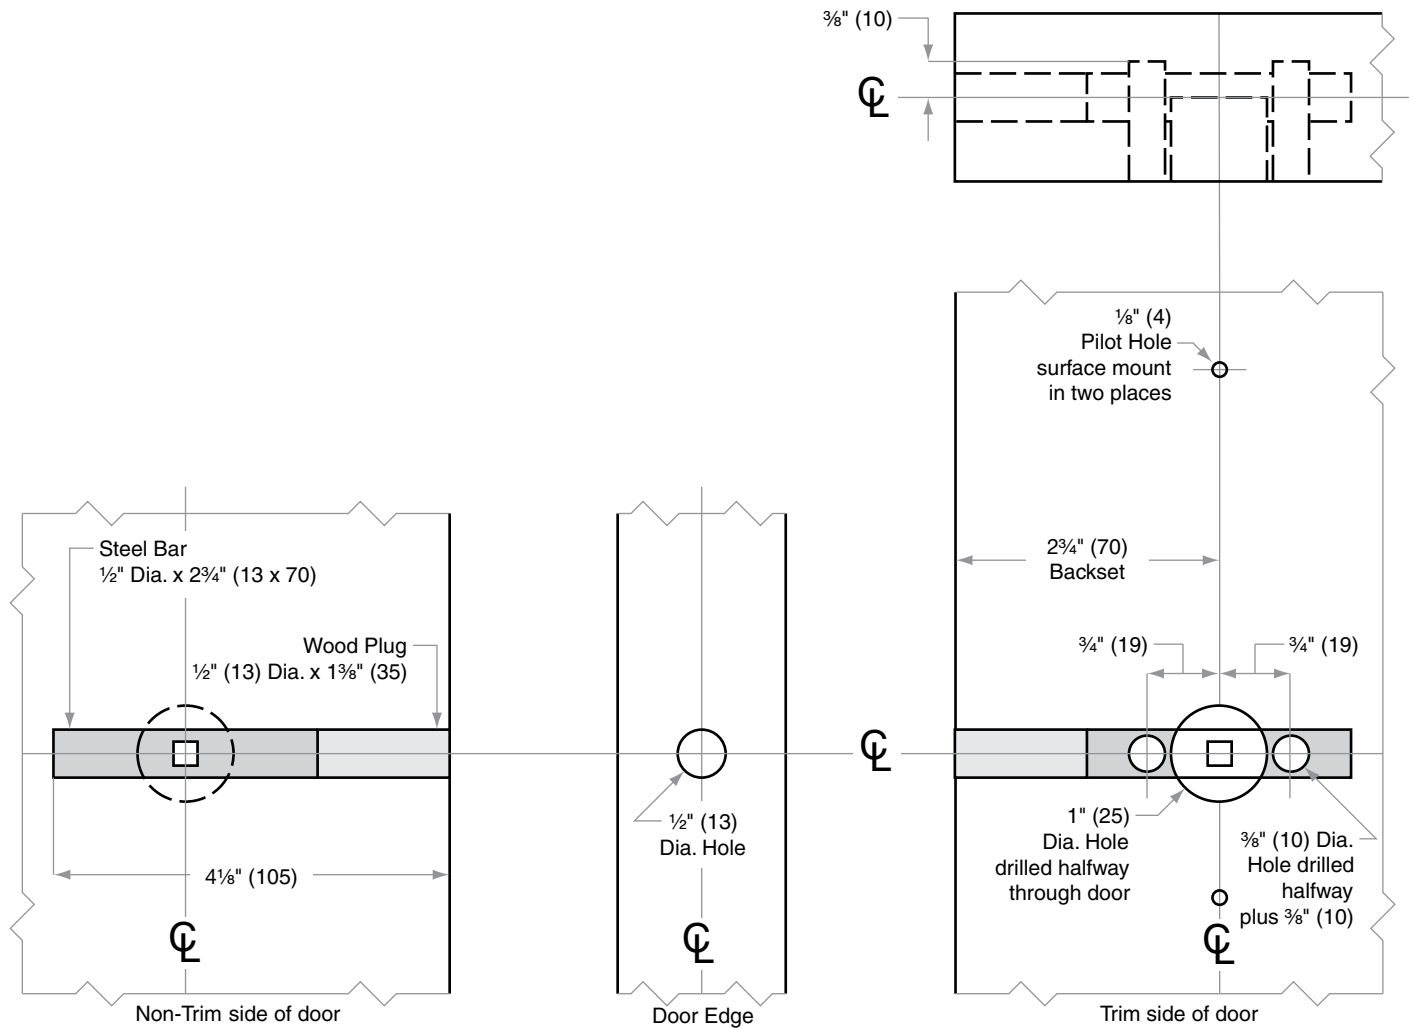

## Model L0170

**Door Type:** Wood or composite, flat  
**Trim:** N Escutcheon  
**Notes:** Not to be used with L Escutcheon

**Trim is mounted on one side only**

Dimensions shown in parentheses ( ) are in millimeters.