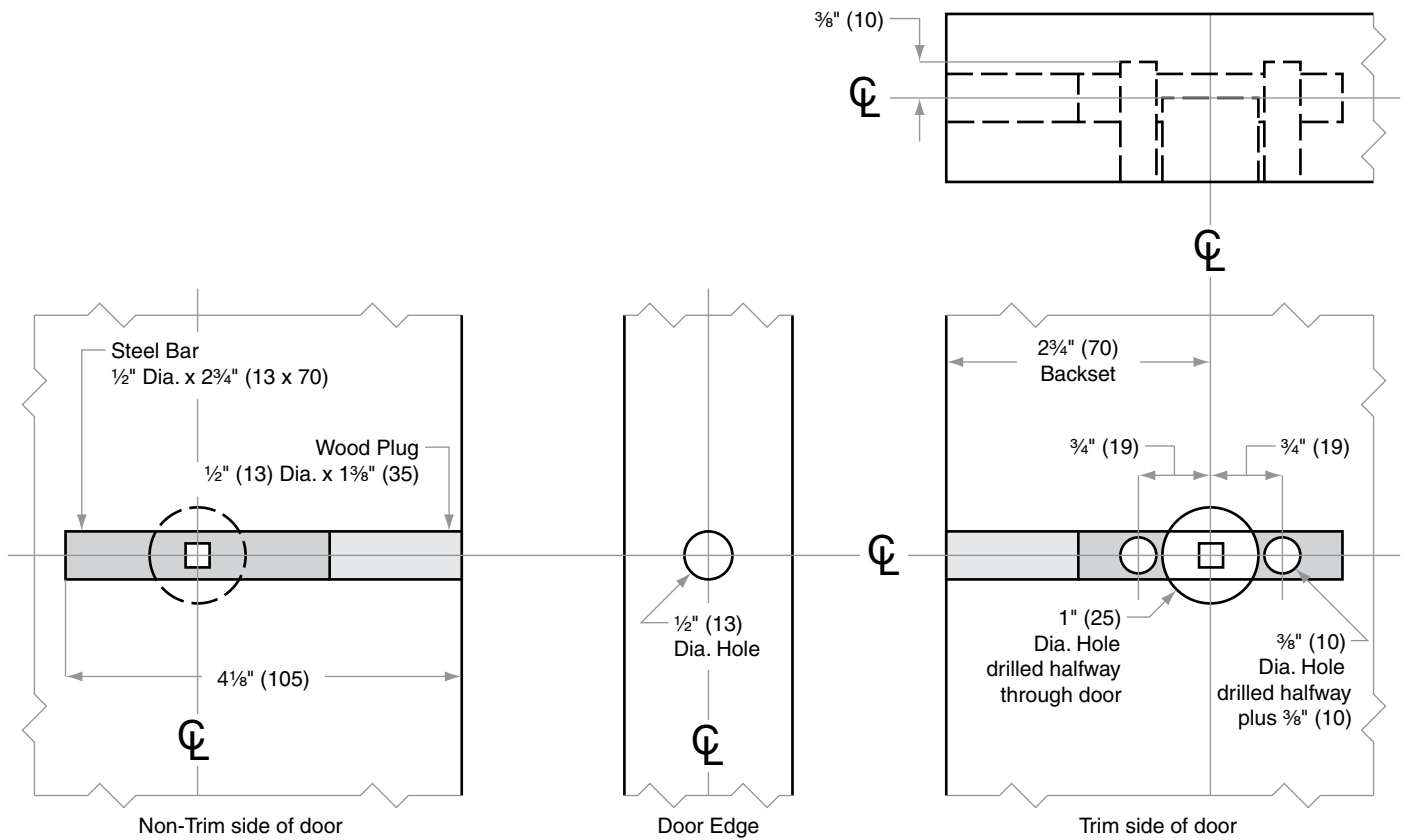

L/LV/LM/LMV-Series

Model L0170

Door Type: Wood or composite, flat
 Trim: Rose

Trim is mounted on one side only

Dimensions shown in parentheses () are in millimeters.

© 2025 Allegion
 L739 Rev. 04/25
 www.allegion.com/us

DRAWING IS NOT TO SCALE!
Customer service: 877-671-7011
We can help you find the correct guide for your product and application!

Door preparation template

L739