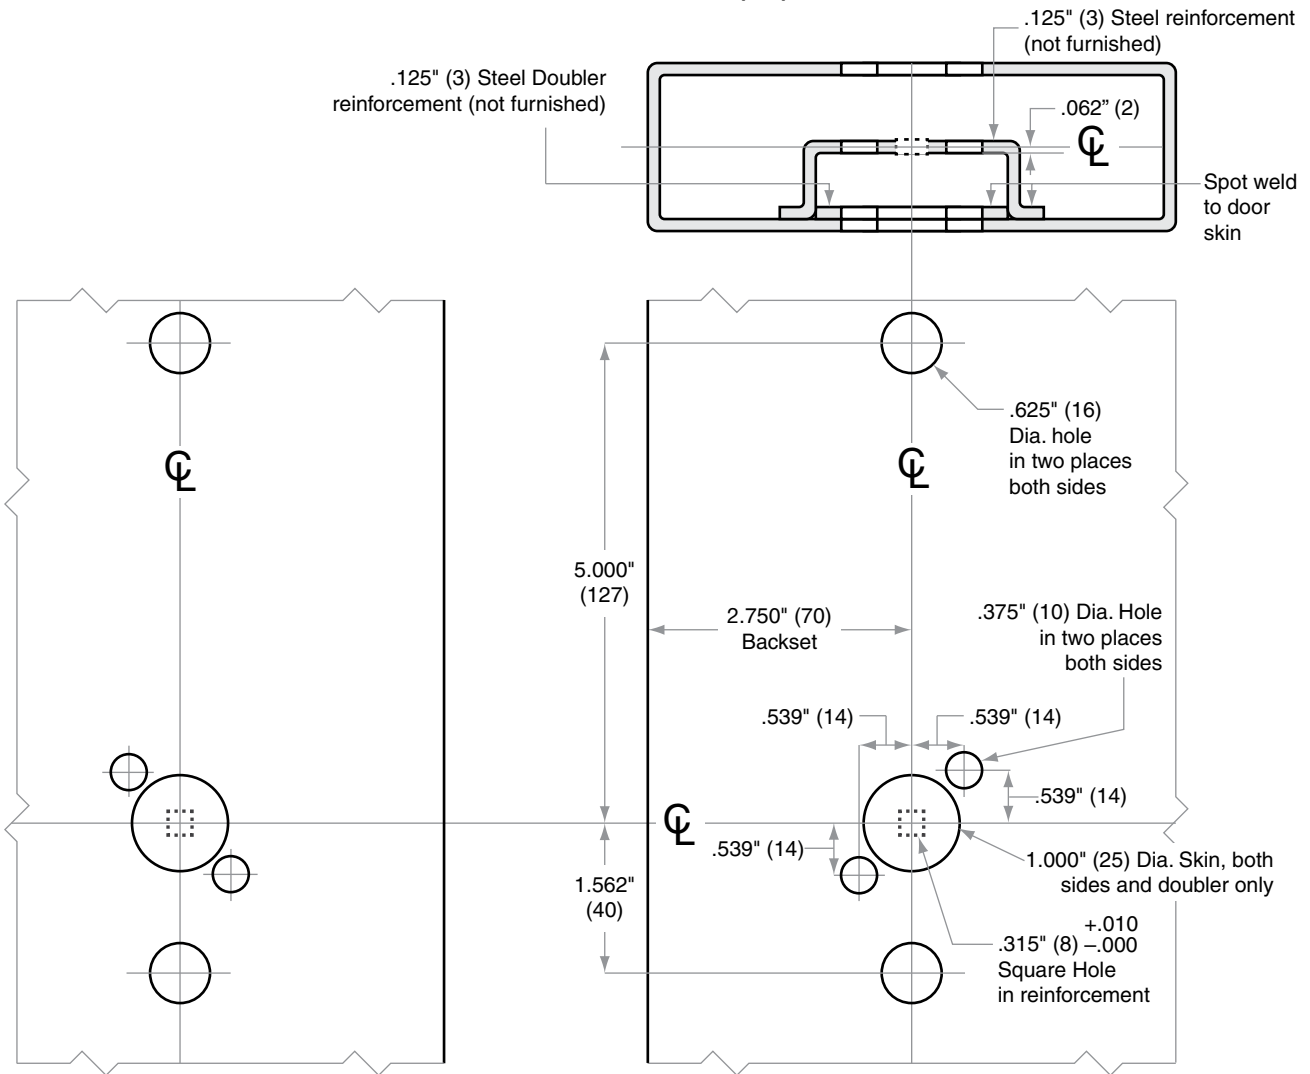

L/LV/LM/LMV-Series

Model L0172

Door Type: Metal, flat or beveled
 Trim: Escutcheon

IMPORTANT! Suitable reinforcement required for metal door installation

Left Hand (LH) door shown

Dimensions shown in parentheses () are in millimeters.

L746