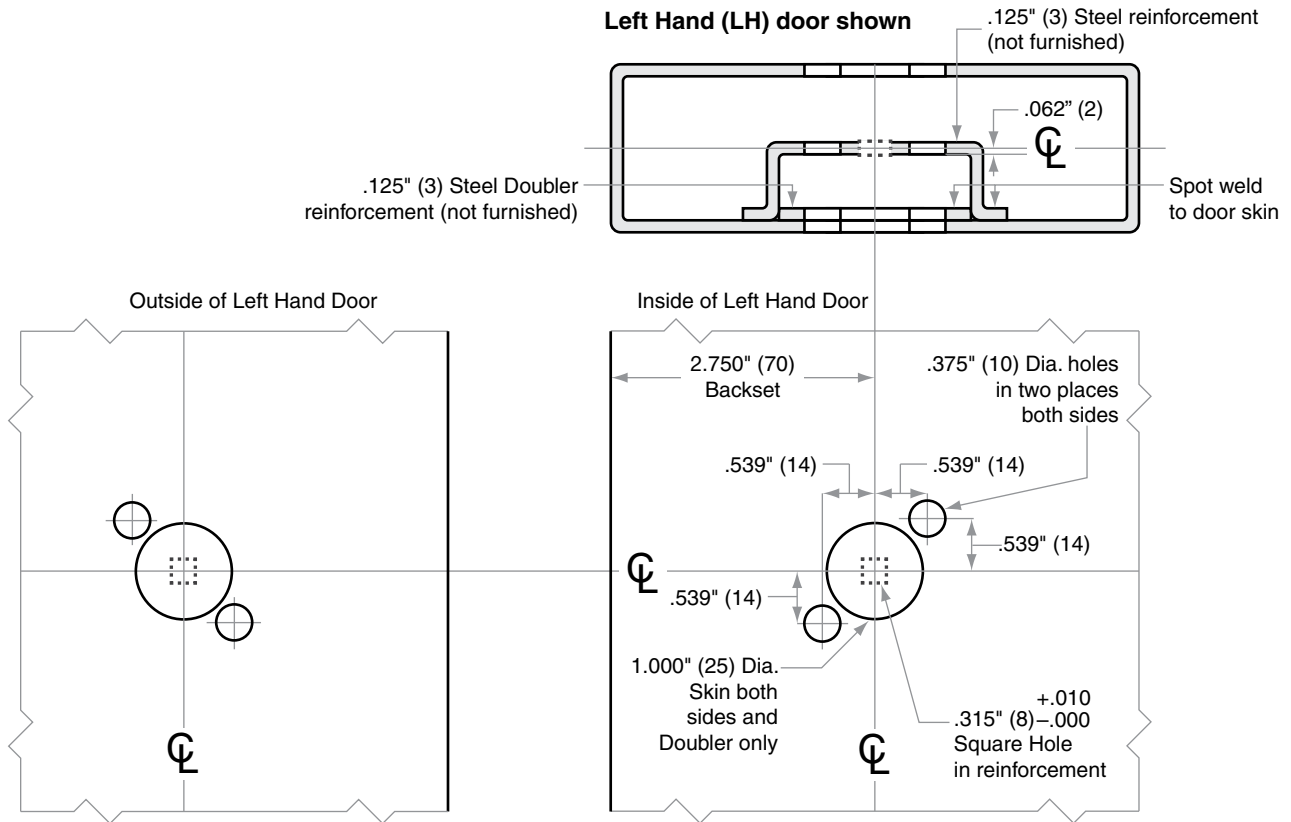

## Model L0172

Door Type: Metal, flat or beveled  
 Trim: Rose

**IMPORTANT! Suitable reinforcement required for metal door installation**

Dimensions shown in parentheses ( ) are in millimeters.

© 2025 Allegion  
 L744 Rev. 04/25  
 www.allegion.com/us