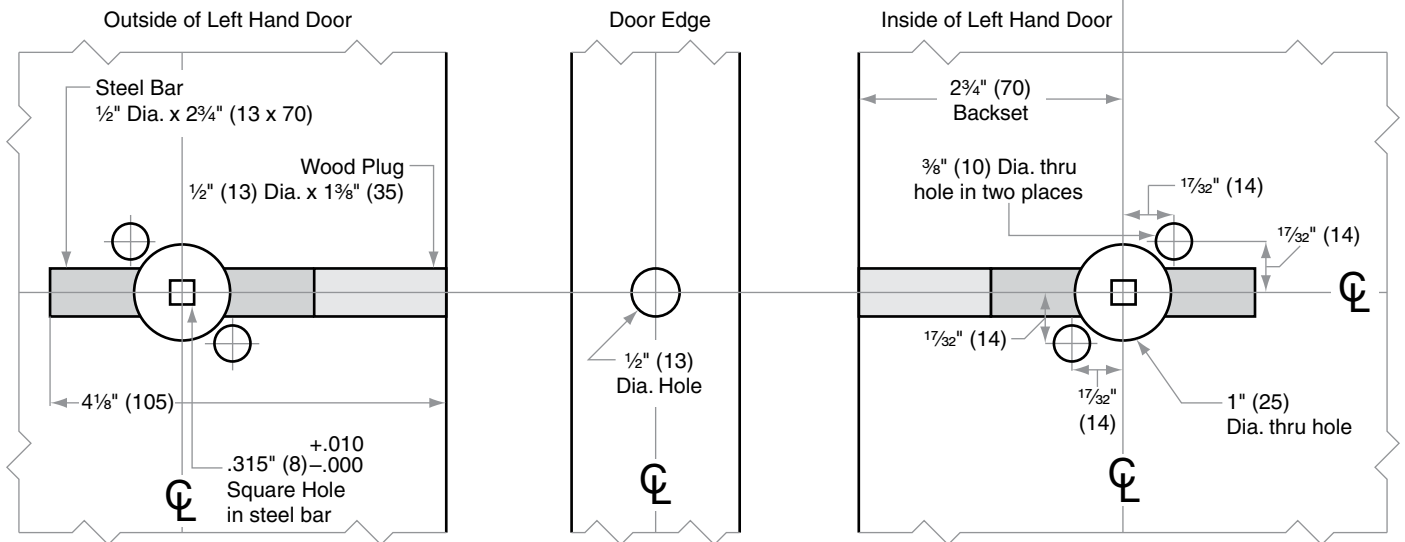

L/LV/LM/LMV-Series

Model L0172

Door Type: Wood or composite, flat
 Trim: Rose

Left Hand (LH) door shown

Dimensions shown in parentheses () are in millimeters.

© 2025 Allegion
 L743 Rev. 04/25
 www.allegion.com/us

DRAWING IS NOT TO SCALE!
Customer service: 877-671-7011
We can help you find the correct guide for your product and application!

Door preparation template

L743