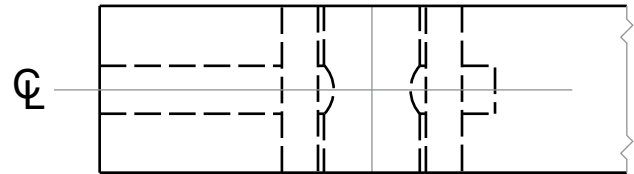

L/LV/LM/LMV-Series

Model L0172

Door Type: Wood or composite, flat
 Trim: Rose

Left Hand (LH) door shown

Dimensions shown in parentheses () are in millimeters.

© 2025 Allegion
 L743 Rev. 04/25
 www.allegion.com/us