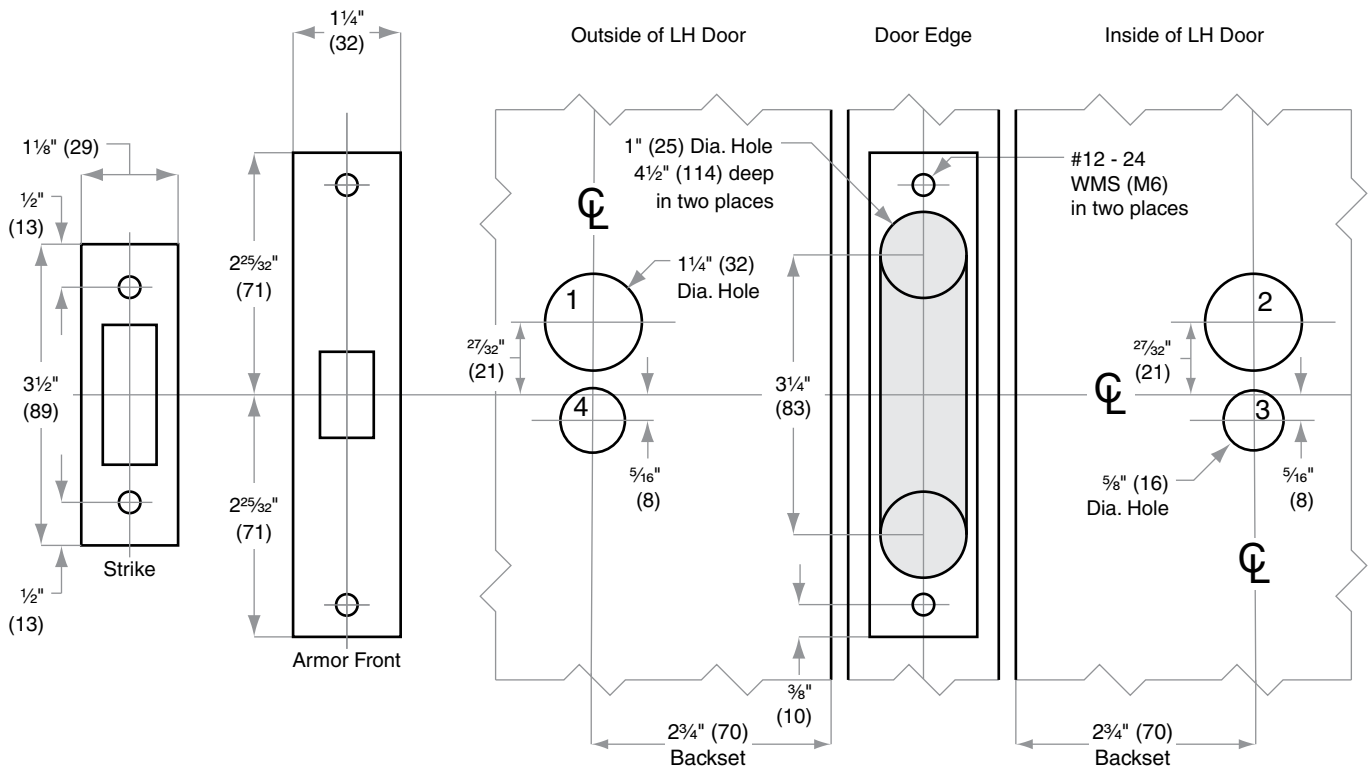

L/LV/LM/LMV-Series

Model L460, L462, L463, L464, L480, L496

Door Type: Wood or composite, flat or beveled
Trim: Small case deadbolt

For case and strike dimensions, see Template L2.

FUNCTION	DRILL			
	1	2	3	4
L460	X		X	**
L462, L463	X	X	***	**
L464	X			**
L480			X	
L496*	X		X	X

* Drill through-hole from 3 to 4 for L496

** Additional preparation for L283-721, L283-722, L283-723, L283-724

*** Additional preparation for L283-711, L283-712, L283-713, L283-714

Left Hand (LH) Door Shown

Dimensions shown in parentheses () are in millimeters.

© 2025 Allegion
L909 Rev. 04/25
www.allegion.com/us

DRAWING IS NOT TO SCALE!
Customer service: 877-671-7011
We can help you find the correct guide for your product and application!