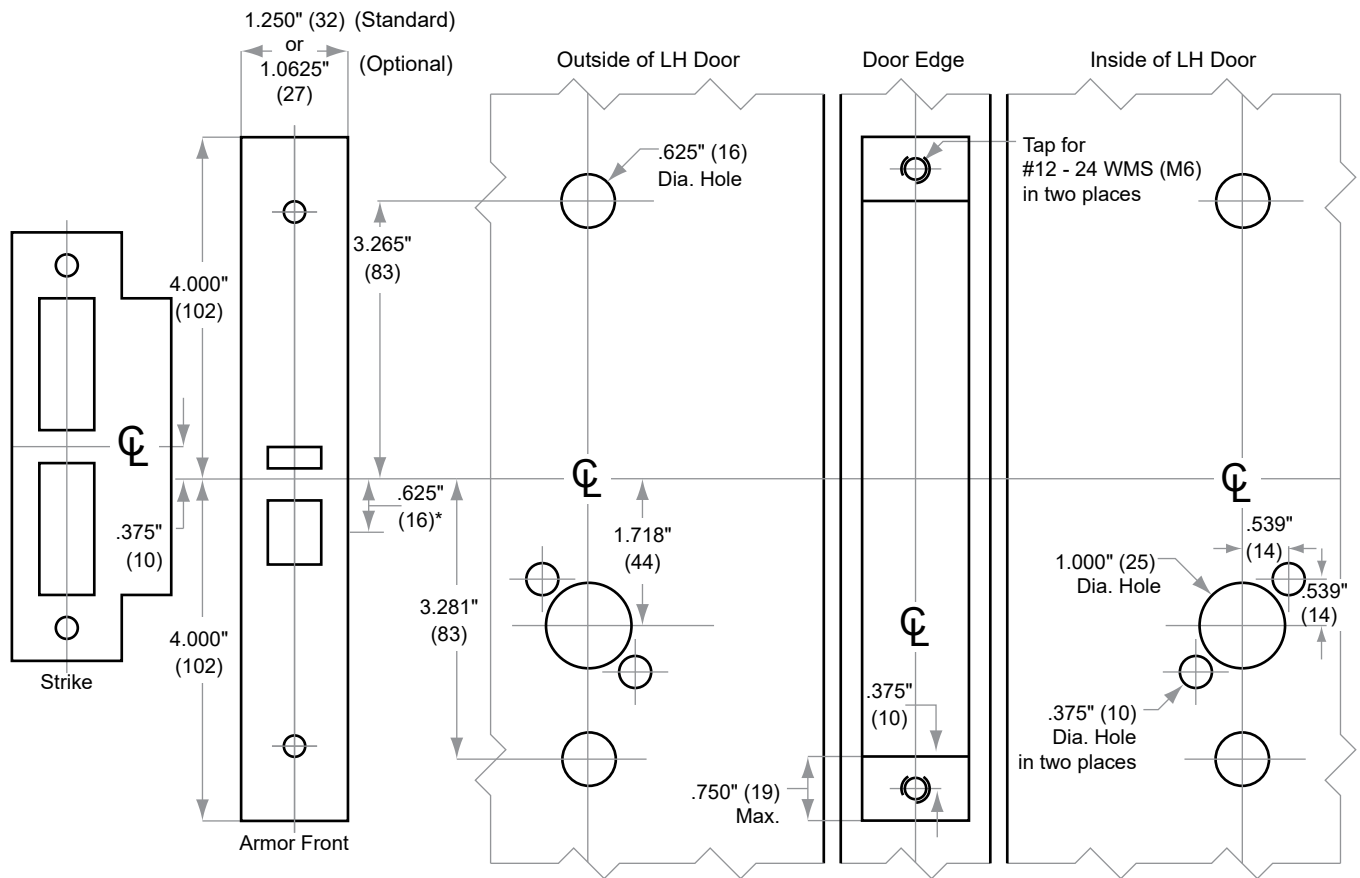

## Models L9090, L9091, L9510 Electrified Locks

Door Type: Metal, flat or beveled  
 Trim: Escutcheon

**For Case and Strike dimensions, see Template L1  
 Refer to Template L1 (revised October 2014 or  
 later) for information to prepare the door for  
 wire routing**

### Left Hand (LH) Door Shown

\*Centerline of Armor Front to Centerline of Latch dimension

Dimensions shown in parentheses ( ) are in millimeters.

© 2025 Allegion  
 L915 Rev. 04/25  
 www.allegion.com/us