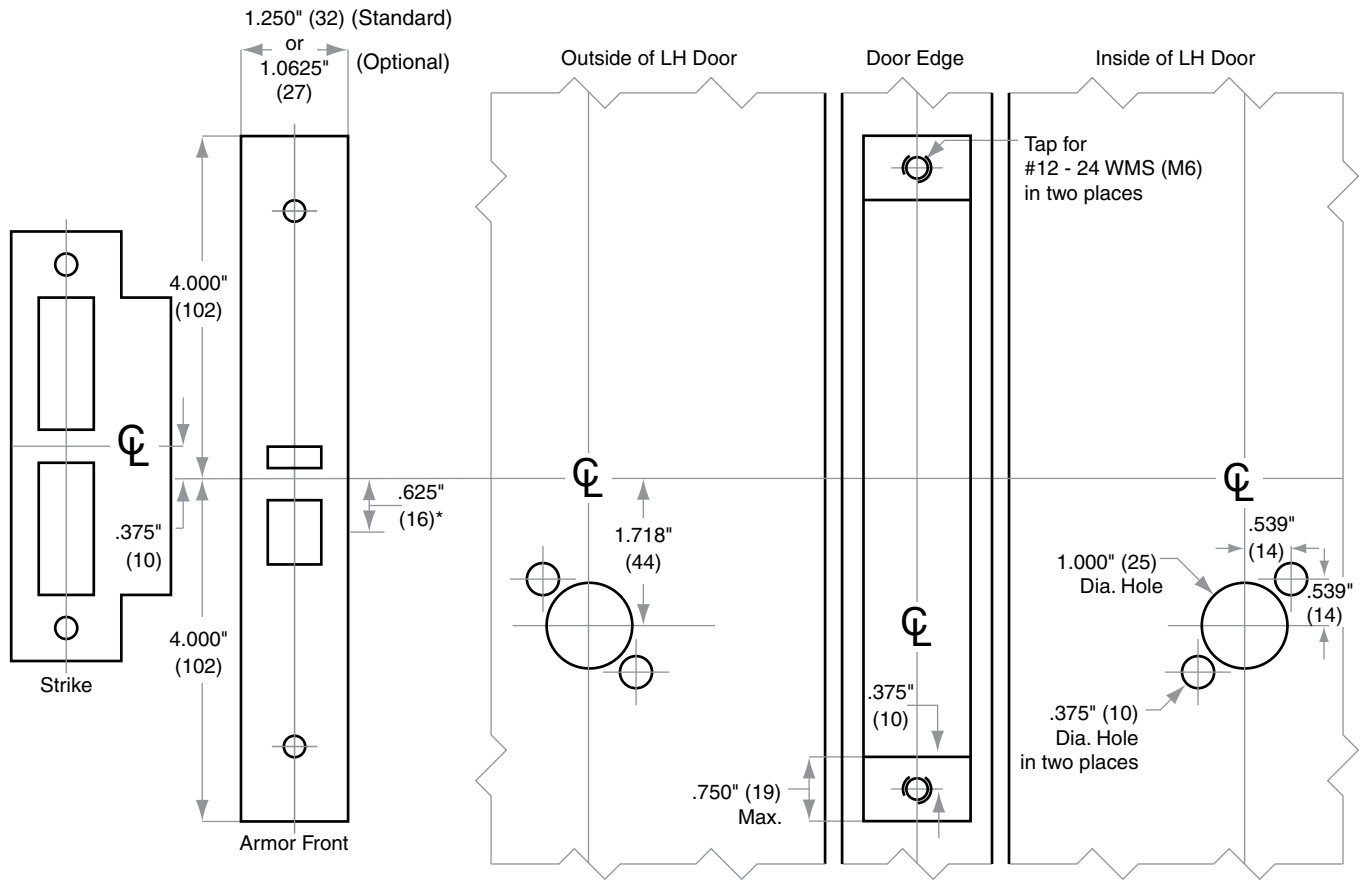

L/LV/LM/LMV-Series

Models L9090, L9091, L9510 Electrified Locks

Door Type: Metal, flat or beveled
 Trim: Rose

**For Case and Strike dimensions, see Template L1
 Refer to Template L1 (revised October 2014 or
 later) for information to prepare the door for
 wire routing**

Left Hand (LH) Door Shown

*Centerline of Armor Front to Centerline of Latch dimension

Dimensions shown in parentheses () are in millimeters.

© 2025 Allegion
 L916 Rev. 04/25
 www.allegion.com/us

DRAWING IS NOT TO SCALE!
Customer service: 877-671-7011
**We can help you find the correct guide for
 your product and application!**

Door preparation template

L916