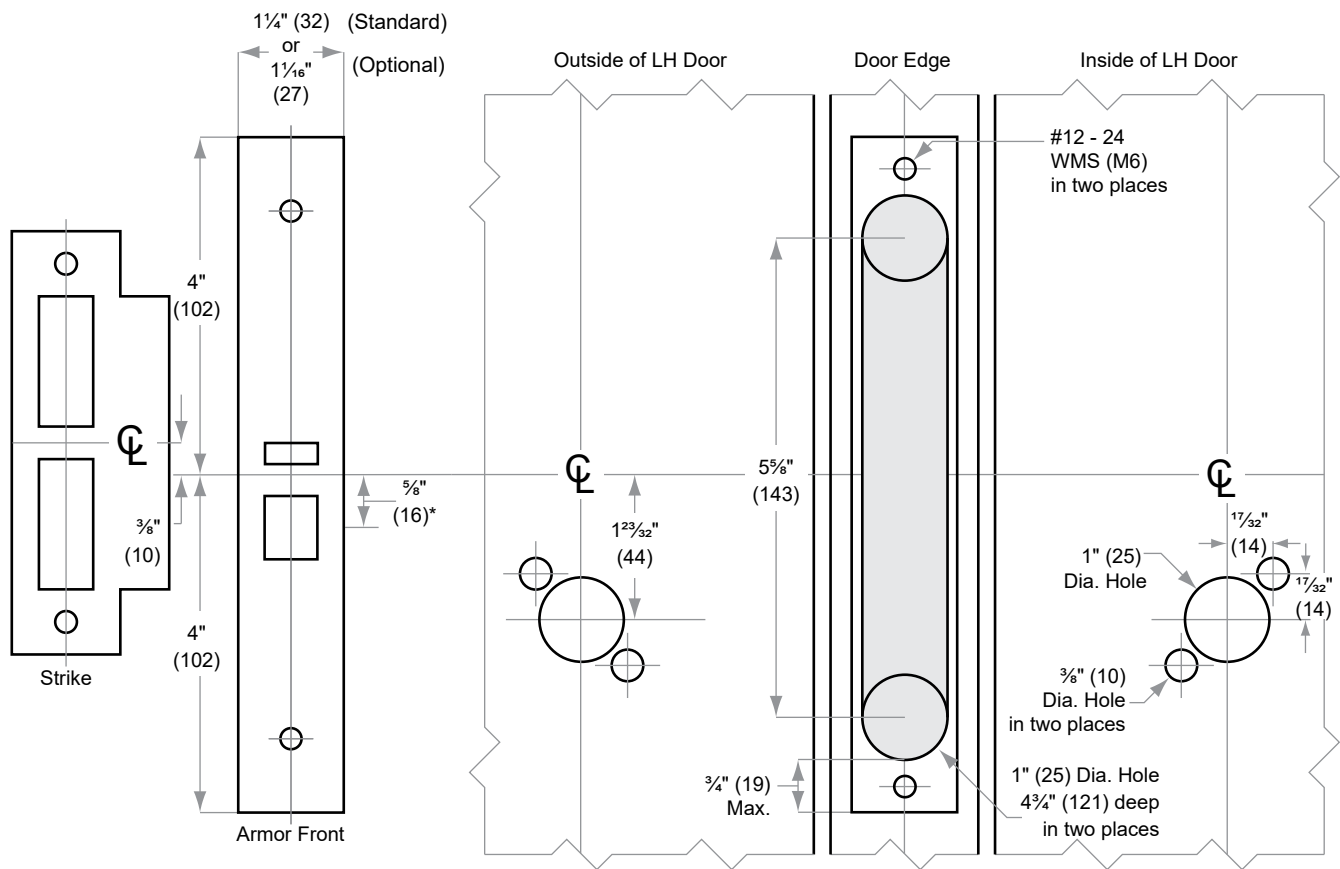

L/LV/LM/LMV-Series

Models L9090, L9091, L9510 Electrified Locks

Door Type: Wood or composite, flat or beveled

Trim: Rose

**For Case and Strike dimensions, see Template L1
Refer to Template L1 (revised October 2014 or
later) for information to prepare the door for
wire routing**

Left Hand (LH) Door Shown

*Centerline of Armor Front to Centerline of Latch dimension

Dimensions shown in parentheses () are in millimeters.

© 2025 Allegion
L918 Rev. 04/25
www.allegion.com/us

DRAWING IS NOT TO SCALE!
Customer service: 877-671-7011