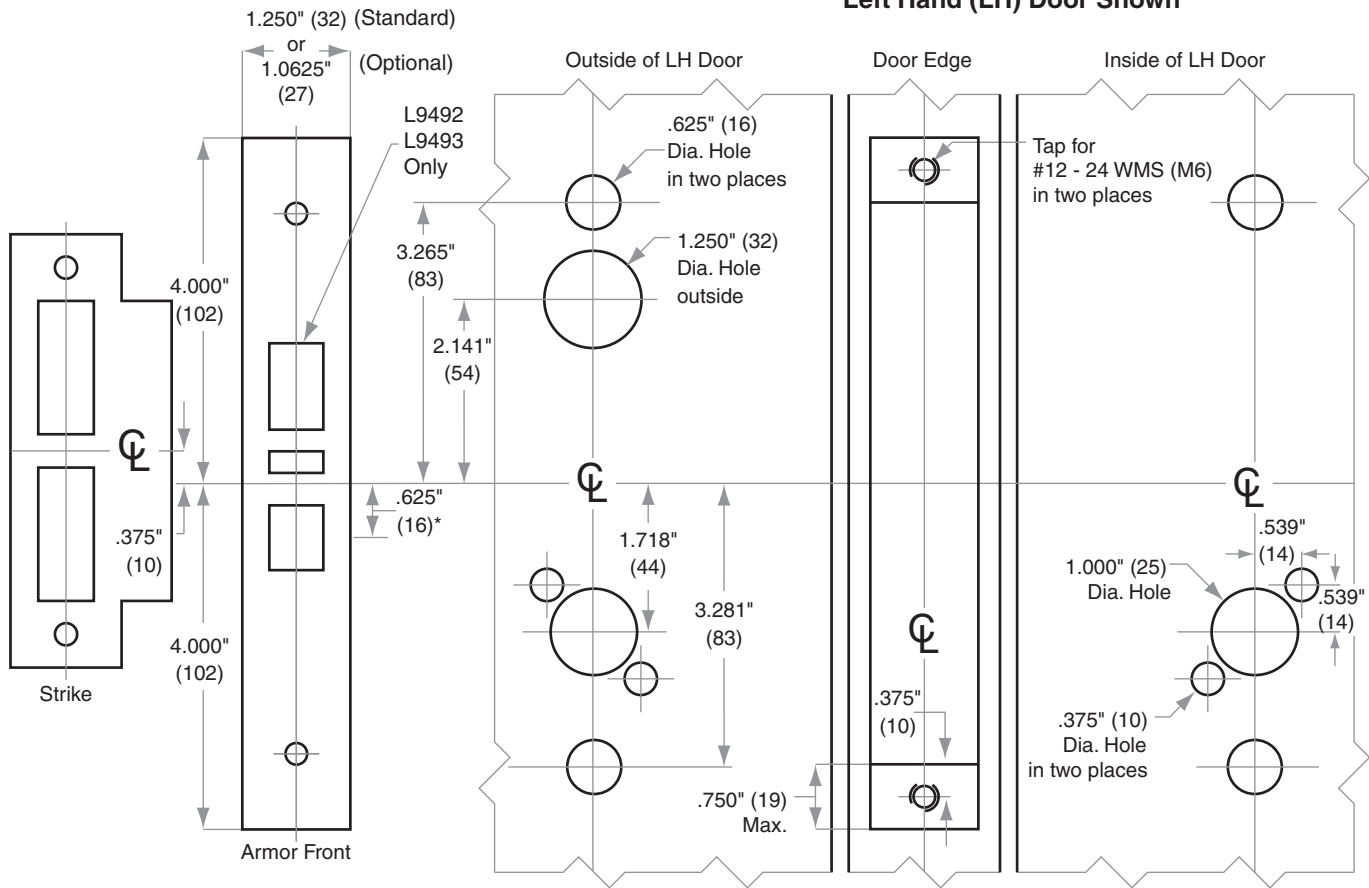

L/LV/LM/LMV-Series

Models L9092, L9093, L9492, L9493 Electrified Locks

Door Type: Metal, flat or beveled

Trim: Escutcheon

**For Case and Strike dimensions, see Template L1
Refer to Template L1 (revised October 2014 or
later) for information to prepare the door for
wire routing**

Left Hand (LH) Door Shown

* Centerline of Armor Front to Centerline of Latch dimension

Dimensions shown in parentheses () are in millimeters.

© 2014 Allegion
L919 Rev. 12/14
www.allegion.com/us

DRAWING IS NOT TO SCALE!