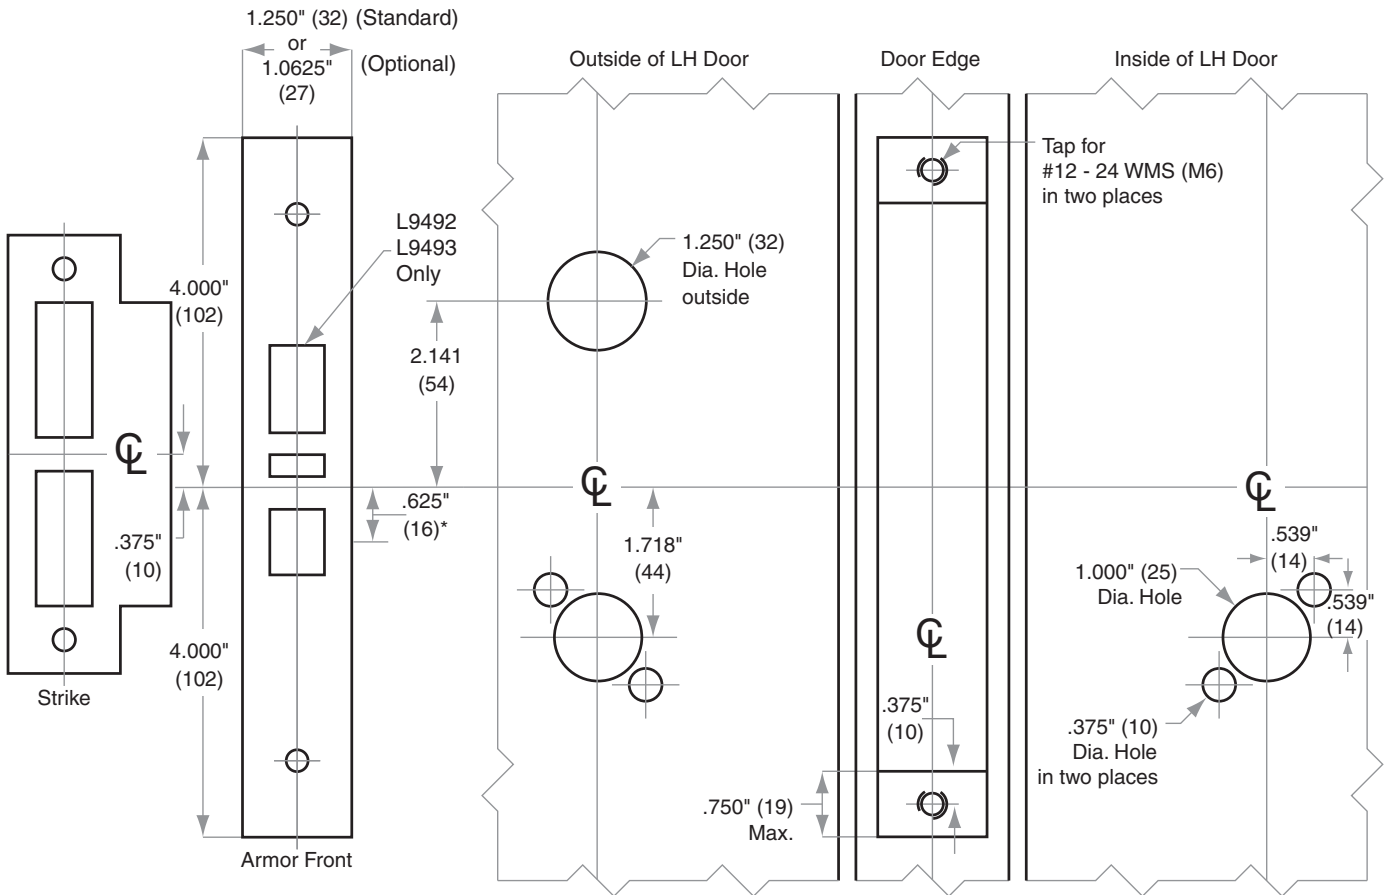

L/LV/LM/LMV-Series

Models L9092, L9093, L9492, L9493 Electrified Locks

Door Type: Metal, flat or beveled

Trim: Rose

**For Case and Strike dimensions, see Template L1
Refer to Template L1 (revised October 2014 or
later) for information to prepare the door for
wire routing**

Left Hand (LH) Door Shown

* Centerline of Armor Front to Centerline of Latch dimension

Dimensions shown in parentheses () are in millimeters.

© 2014 Allegion
L920 Rev. 12/14
www.allegion.com/us

DRAWING IS NOT TO SCALE!
Customer service: 877-671-7011
**We can help you find the correct guide for
your product and application!**

Door preparation template

L920