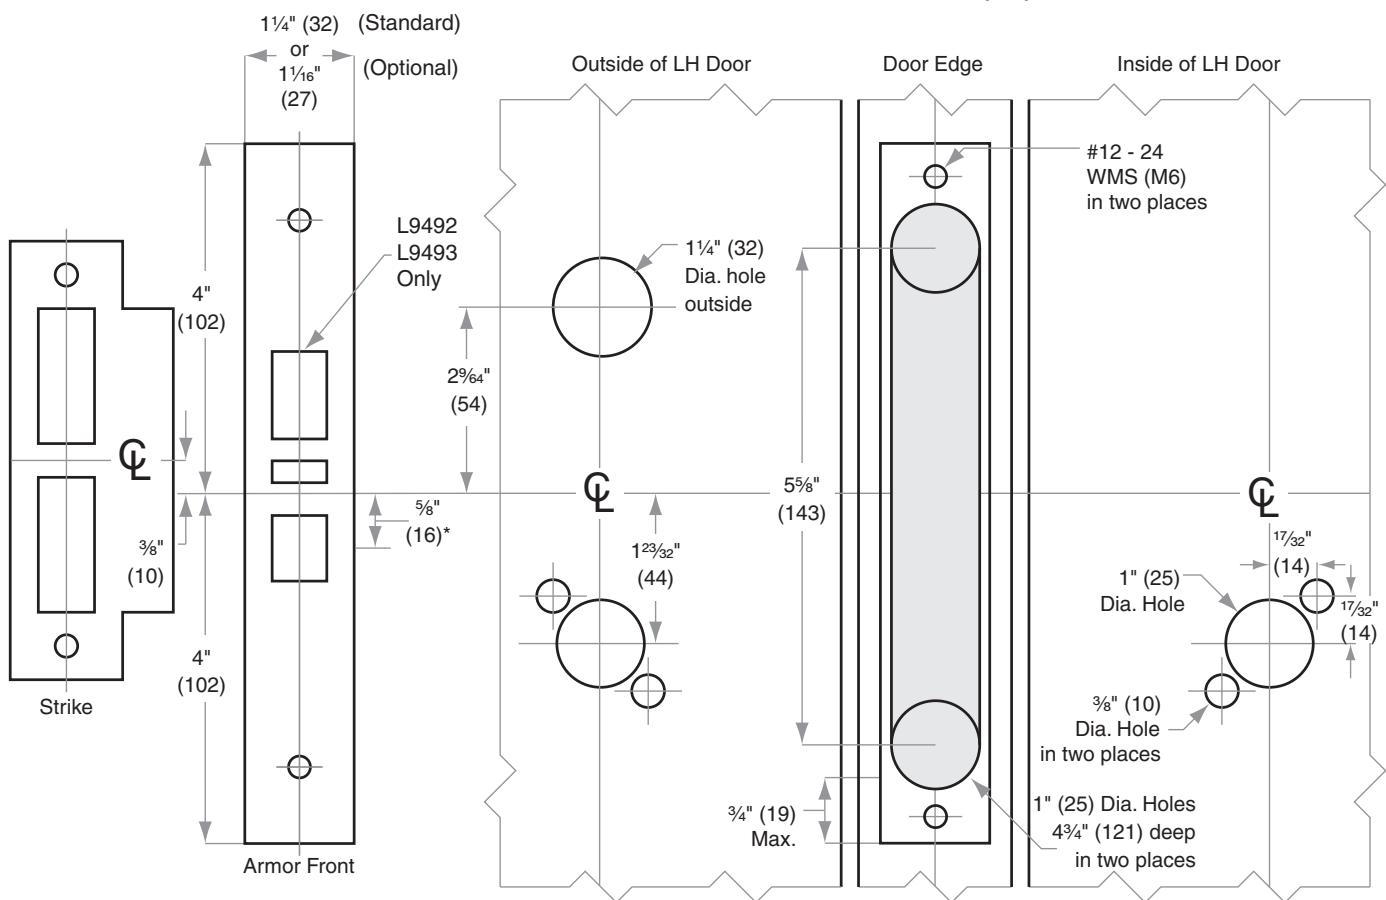

# L/LV/LM/LMV-Series

Models L9092, L9093, L9492, L9493 Electrified Locks

Door Type: Wood or composite, flat or beveled

Trim: Rose

**For Case and Strike dimensions, see Template L1  
Refer to Template L1 (revised October 2014 or  
later) for information to prepare the door for  
wire routing**

### Left Hand (LH) Door Shown

\* Centerline of Armor Front to Centerline of Latch dimension

Dimensions shown in parentheses ( ) are in millimeters.

© 2014 Allegion  
L922 Rev. 12/14  
www.allegion.com/us