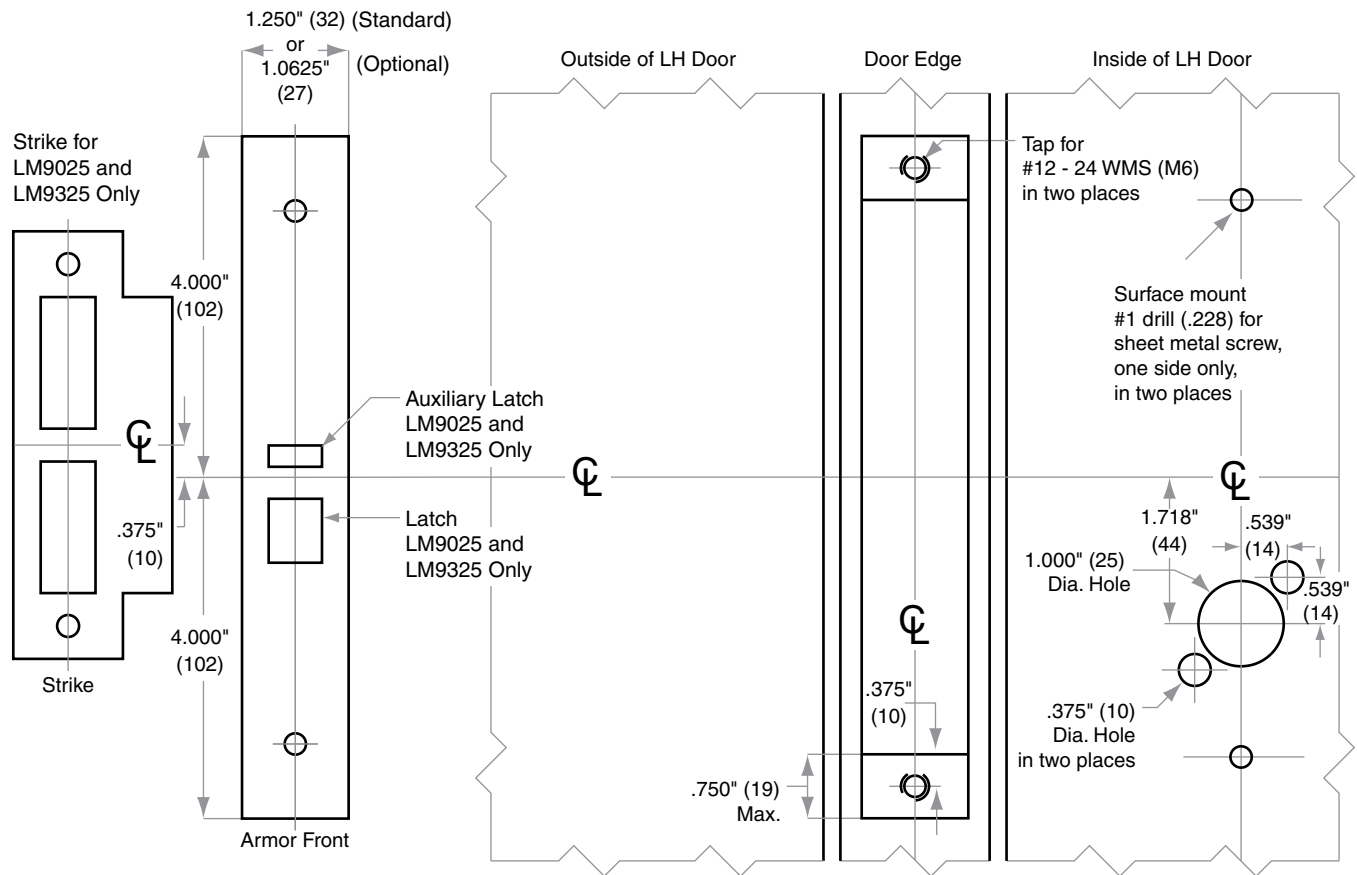

L/LV/LM/LMV-Series

Model L9175, LM9325

Door Type: Metal, flat or beveled
 Trim: Escutcheon

For Case and Strike dimensions, see Template L1

Left Hand (LH) Door Shown

Dimensions shown in parentheses () are in millimeters.

L855