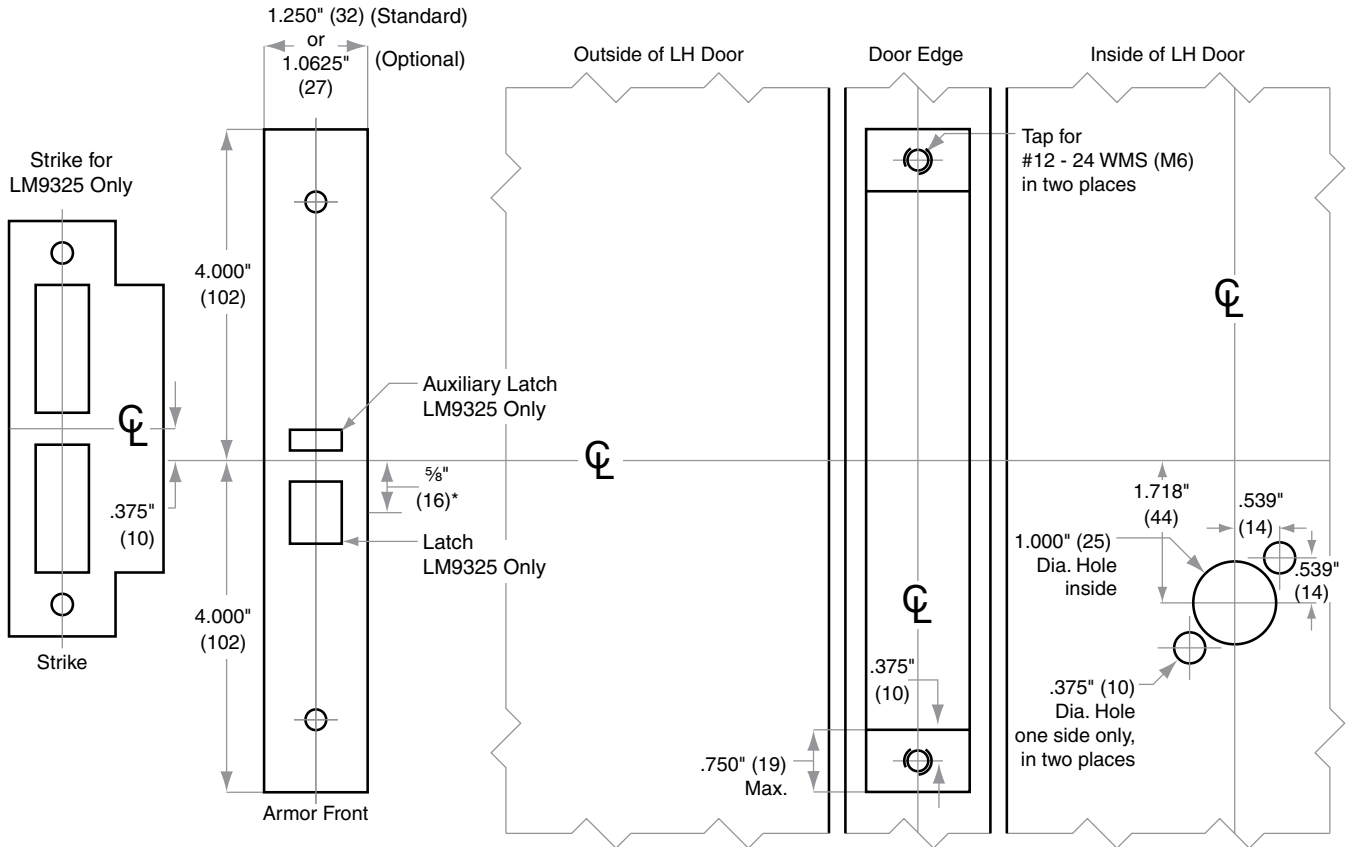

## Model L9175, LM9325

Door Type: Metal, flat or beveled  
 Trim: Rose

For Case and Strike dimensions, see Template L1

### Left Hand (LH) Door Shown

\* Centerline of Armor Front to Centerline of Latch dimension

Dimensions shown in parentheses ( ) are in millimeters.

© 2025 Allegion  
 L806 Rev. 04/25  
[www.allegion.com/us](http://www.allegion.com/us)

# L806