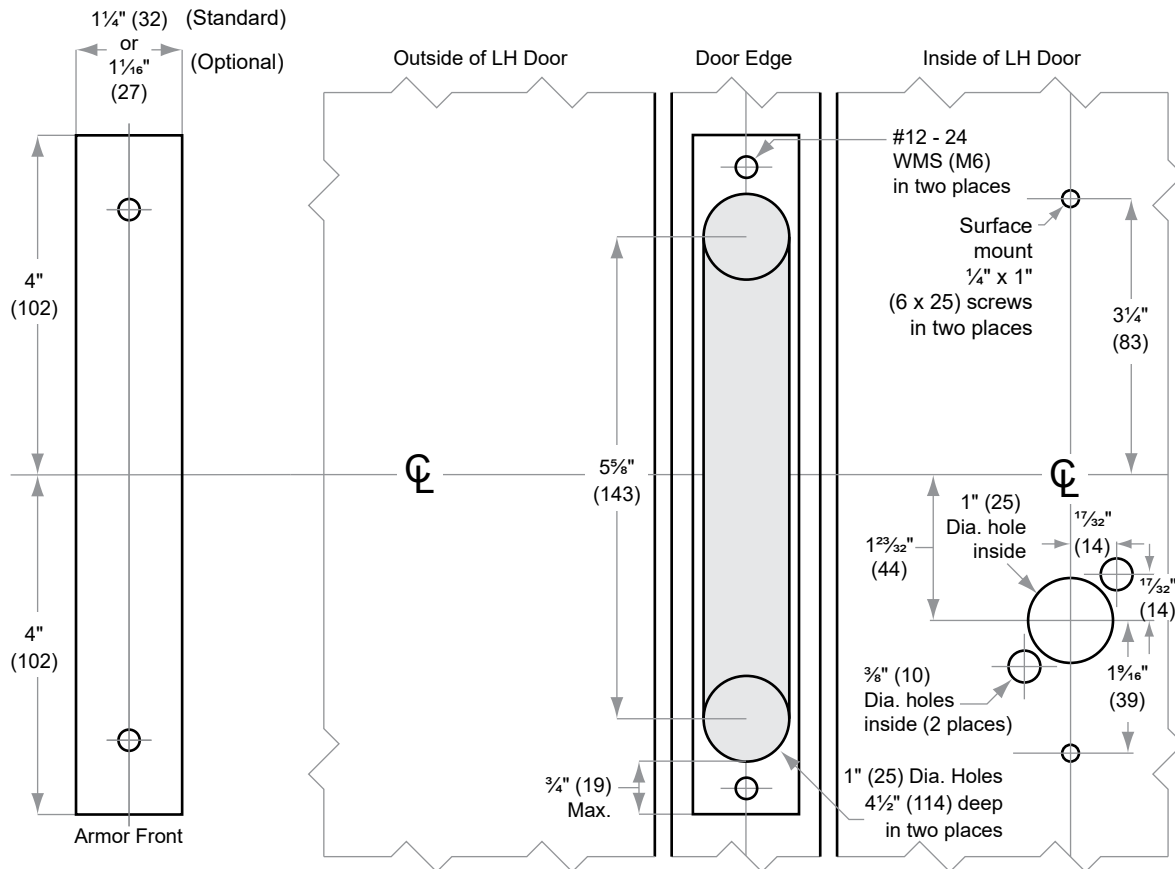

L/LV/LM/LMV-Series

Model L9175, LM9325

Door Type: Wood or composite, flat or beveled
 Trim: Escutcheon

For Case and Strike dimensions, see Template L1

Left Hand (LH) Door Shown

Dimensions shown in parentheses () are in millimeters.