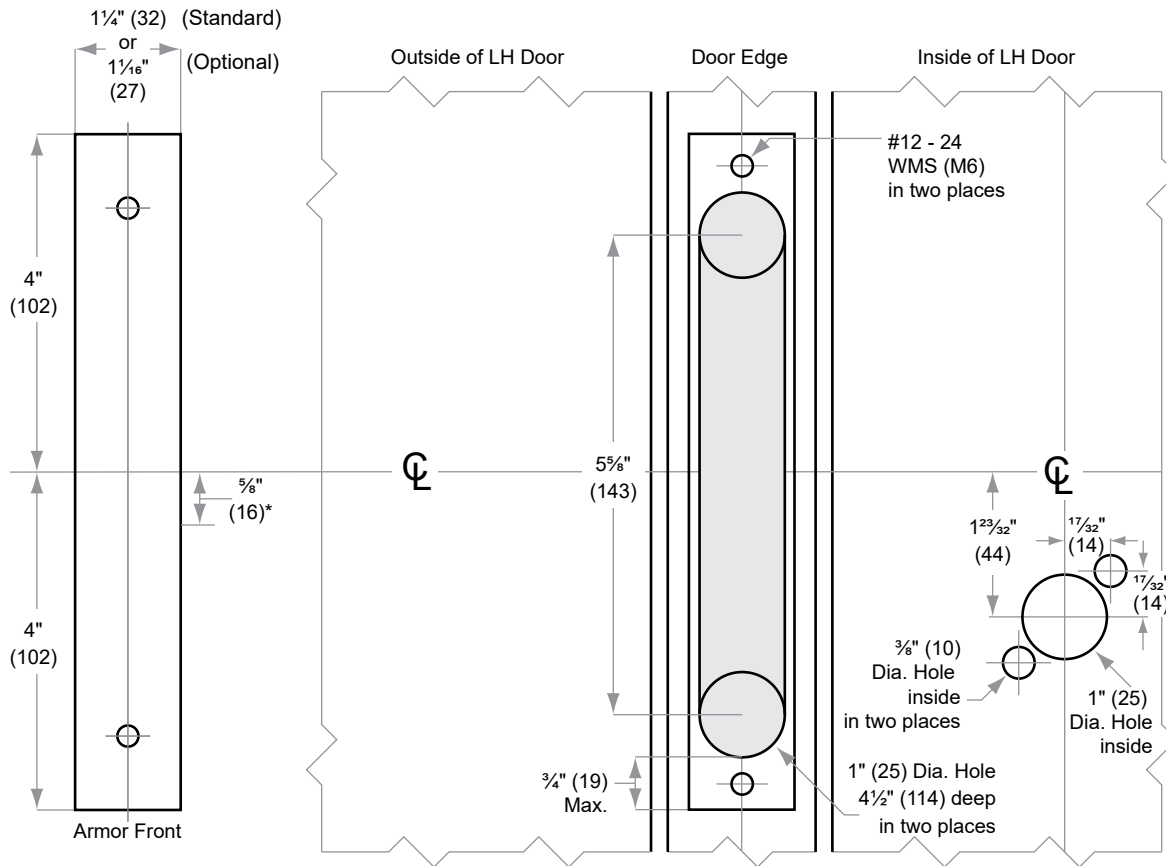

L/LV/LM/LMV-Series

Model L9175, LM9325

Door Type: Wood or composite, flat or beveled
 Trim: Rose

For Case dimensions see Template L1

Left Hand (LH) Door Shown

* Centerline of Armor Front to Centerline of Latch dimension

Dimensions shown in parentheses () are in millimeters.

© 2025 Allegion
 L851 Rev. 04/25
 www.allegion.com/us

DRAWING IS NOT TO SCALE!
Customer service: 877-671-7011
We can help you find the correct guide for your product and application!