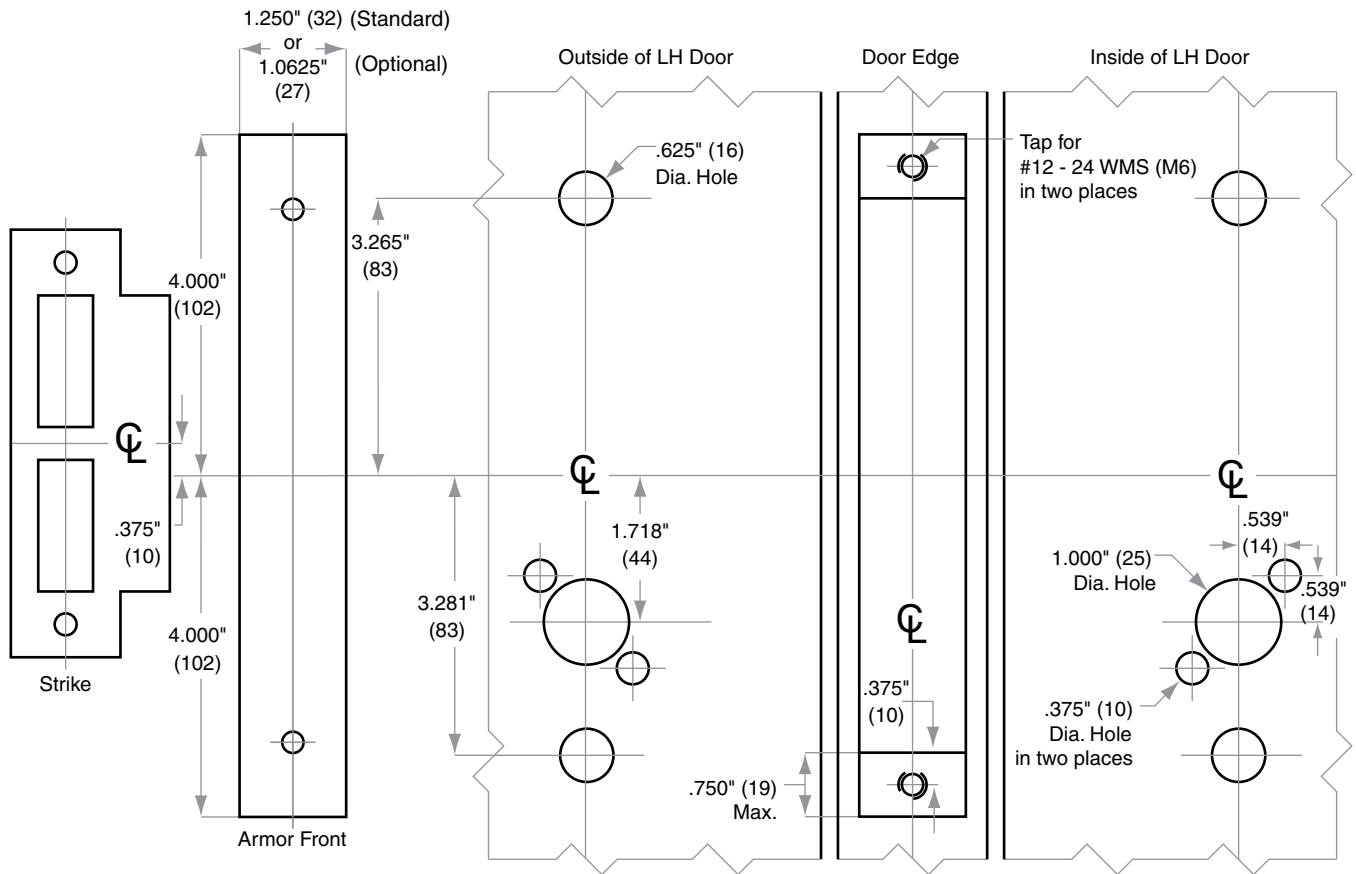

L/LV/LM/LMV-Series

Model L9176

Door Type: Metal, flat or beveled
 Trim: Escutcheon

For Case and Strike dimensions, see Template L1

Left Hand (LH) Door Shown

Dimensions shown in parentheses () are in millimeters.

L856