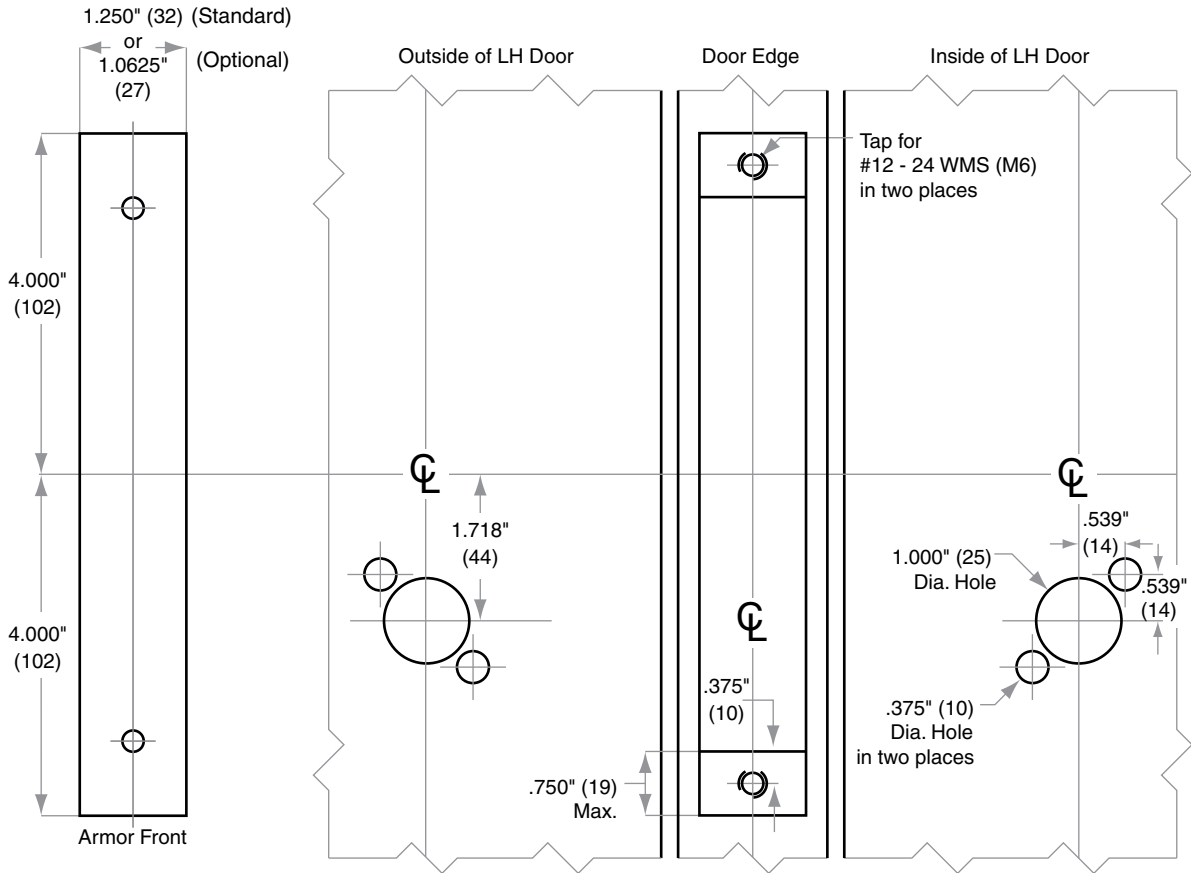

L/LV/LM/LMV-Series

Model L9176

Door Type: Metal, flat or beveled
 Trim: Rose

For Case and Strike dimensions, see Template L1

Left Hand (LH) Door Shown

Dimensions shown in parentheses () are in millimeters.

L807