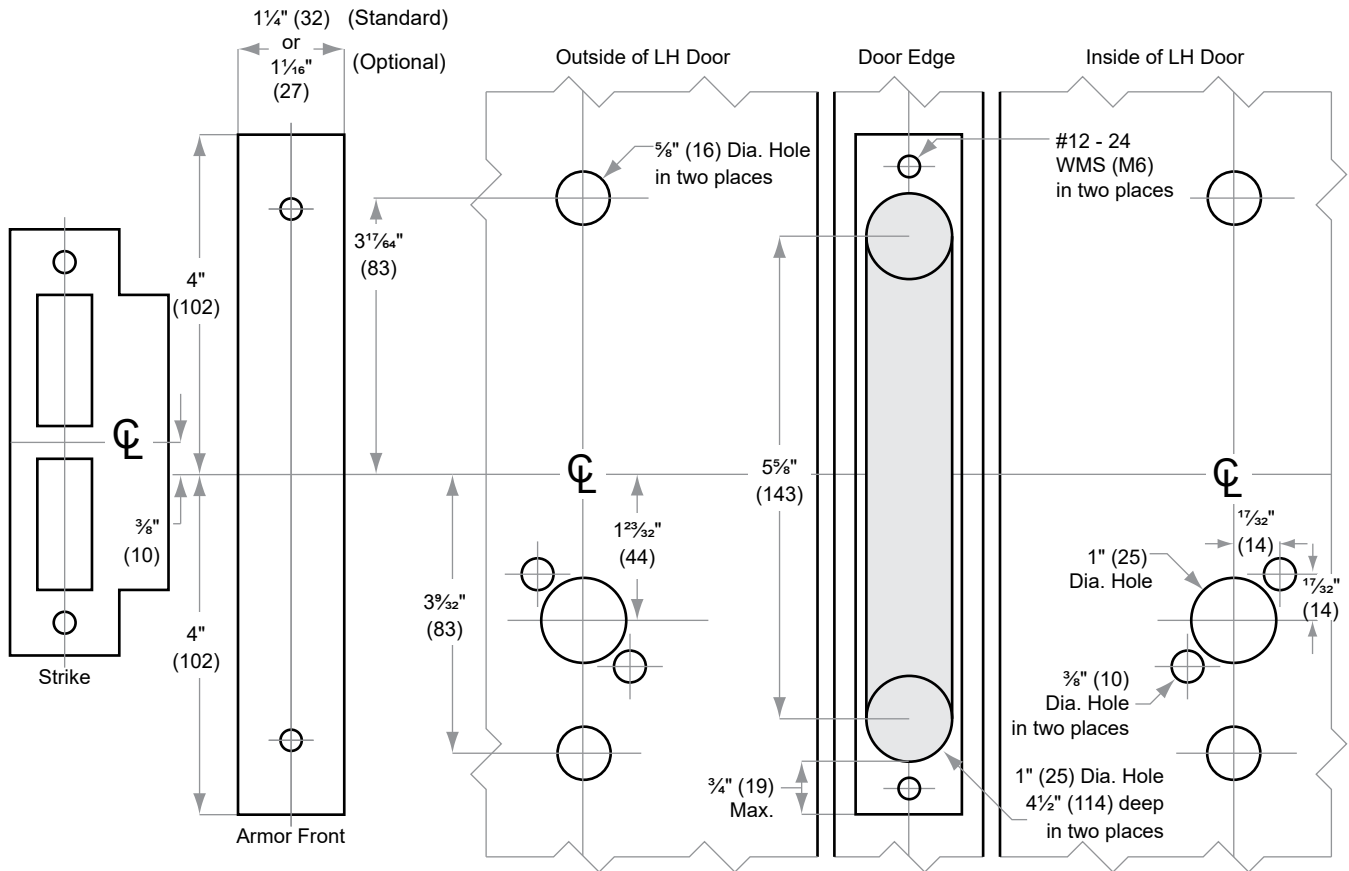

L/LV/LM/LMV-Series

Model L9176

Door Type: Wood or composite, flat or beveled
 Trim: Escutcheon

For Case and Strike dimensions, see Template L1

Left Hand (LH) Door Shown

Dimensions shown in parentheses () are in millimeters.

L860