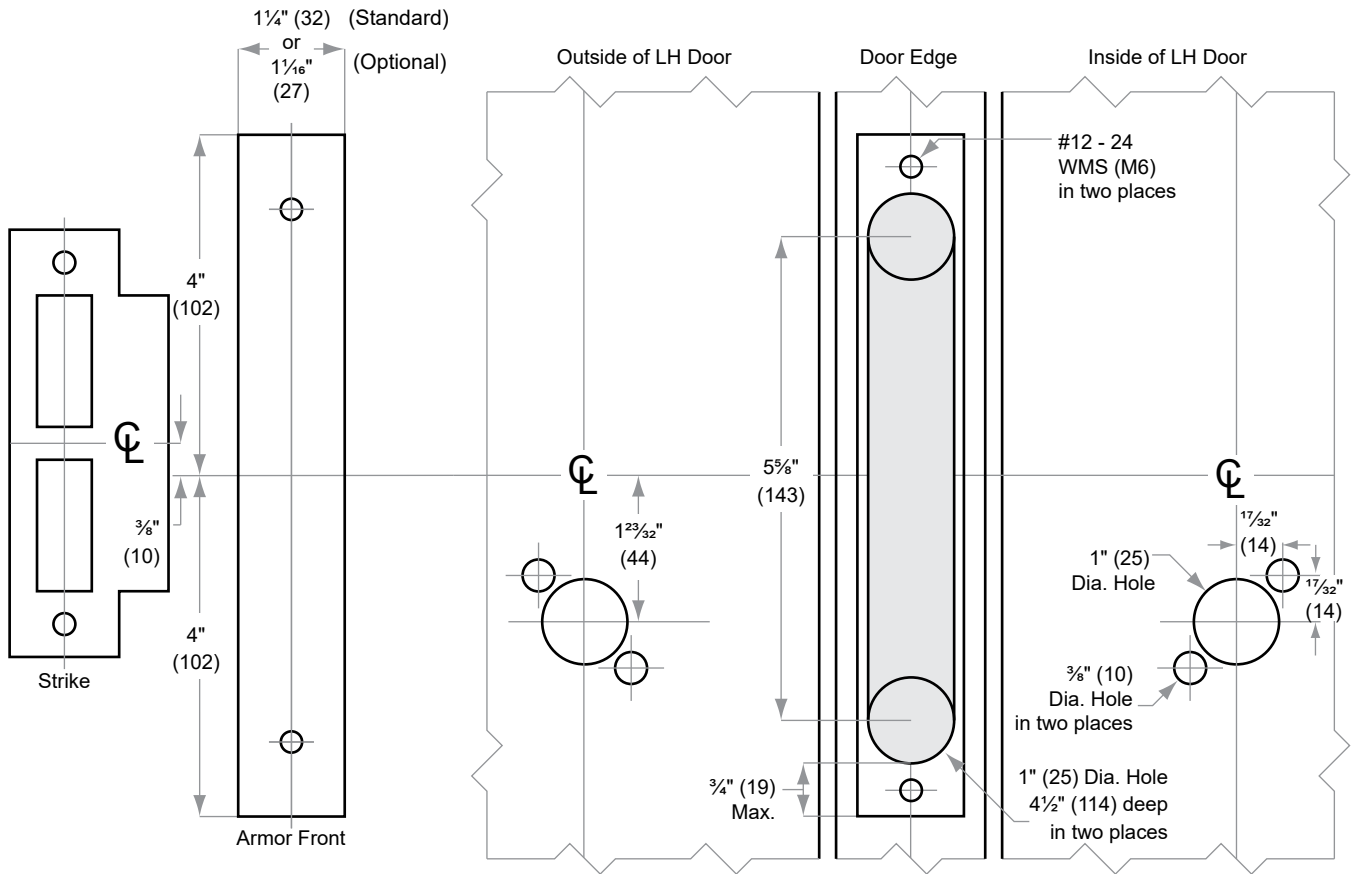

L/LV/LM/LMV-Series

Model L9176

Door Type: Wood or composite, flat or beveled
 Trim: Rose

For Case and Strike dimensions, see Template L1

Left Hand (LH) Door Shown

Dimensions shown in parentheses () are in millimeters.