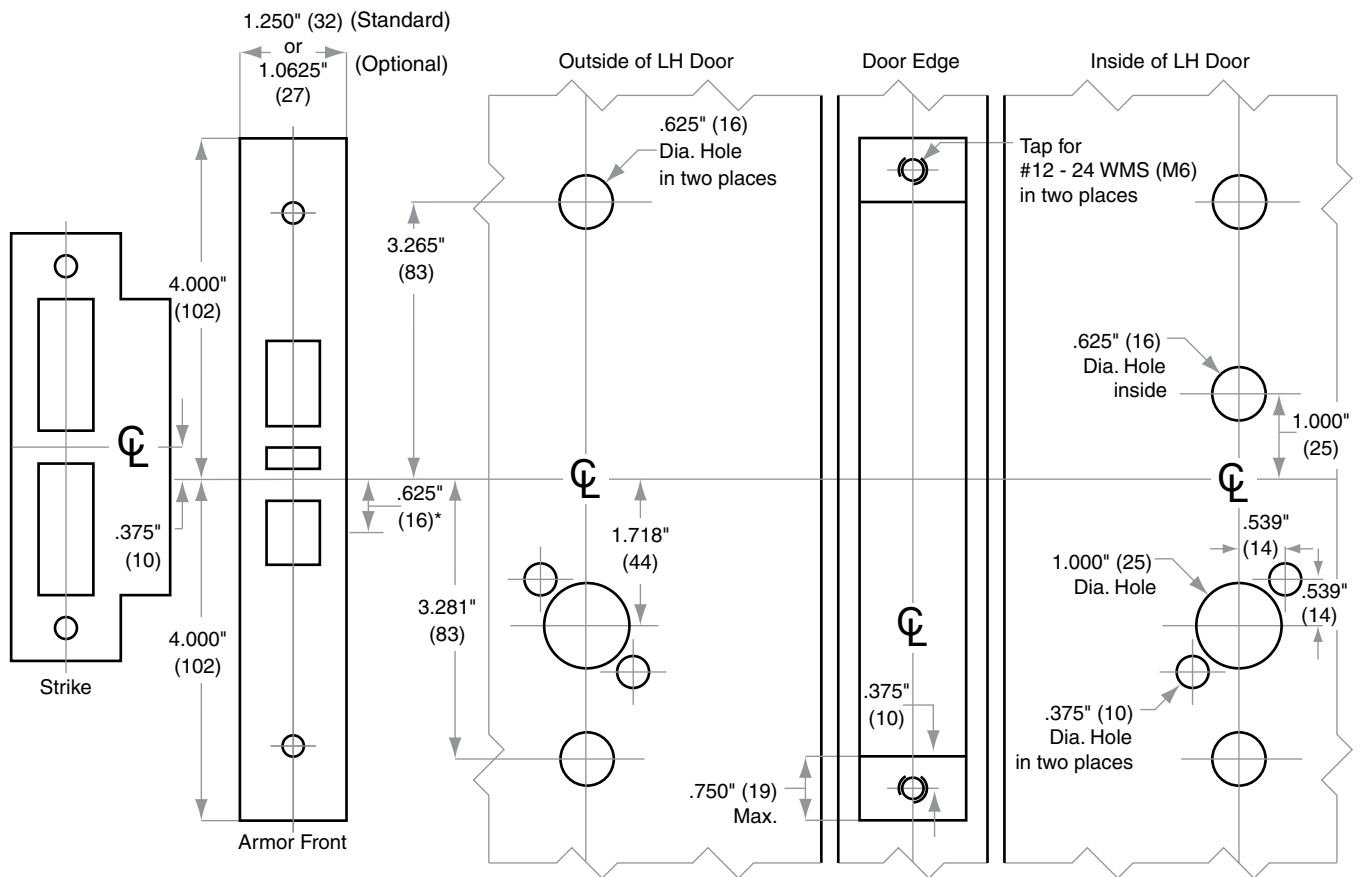

L/LV/LM/LMV-Series

Model L9412

Door Type: Metal, flat or beveled
 Trim: Escutcheon

For Case and Strike dimensions, see Template L1

Left Hand (LH) Door Shown

*Centerline of Armor Front to Centerline of Latch dimension

Dimensions shown in parentheses () are in millimeters.

© 2025 Allegion
 L912 Rev. 04/25
 www.allegion.com/us

DRAWING IS NOT TO SCALE!
Customer service: 877-671-7011
We can help you find the correct guide for your product and application!

Door preparation template
L912