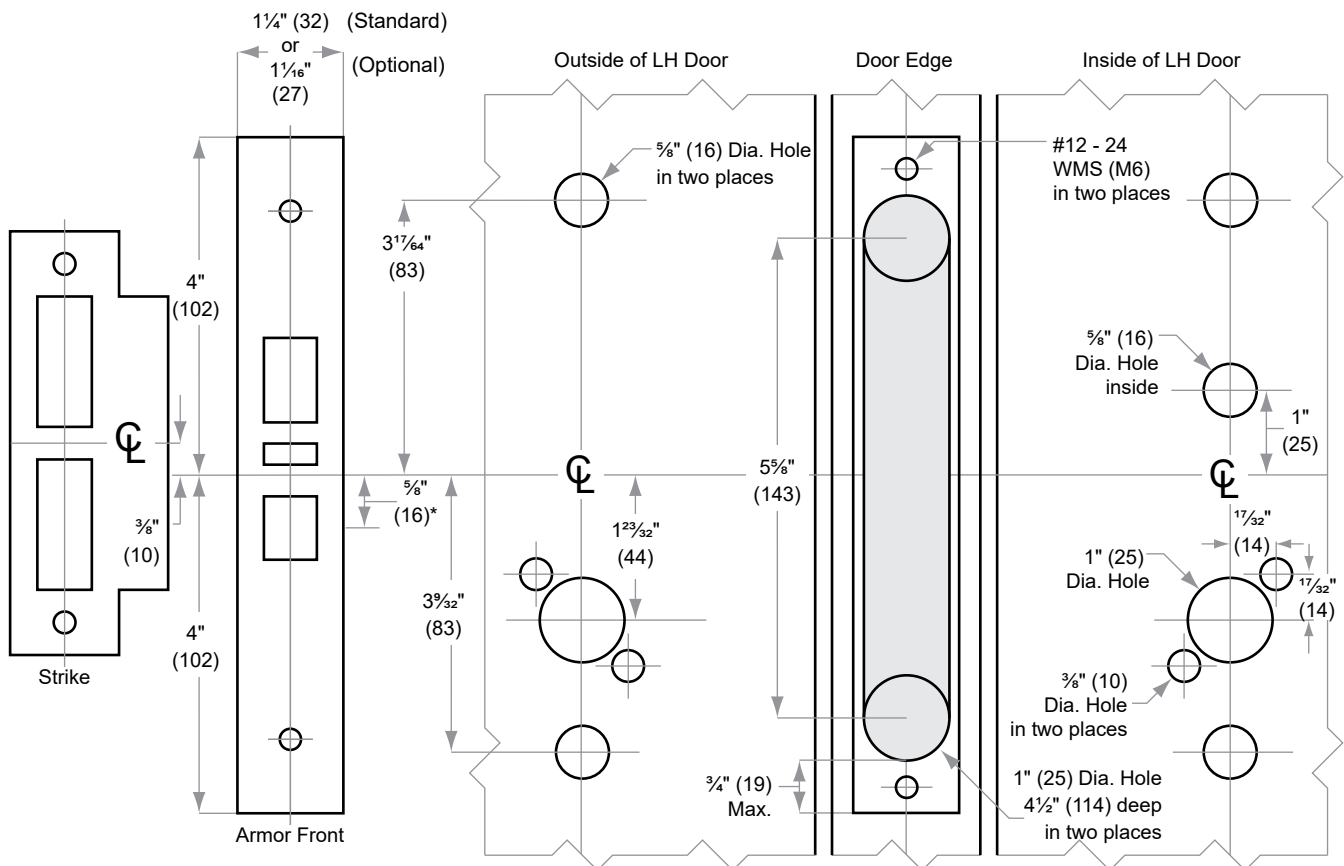

L/LV/LM/LMV-Series

Model L9412

Door Type: Wood or composite, flat or beveled
 Trim: Escutcheon

For Case and Strike dimensions, see Template L1

Left Hand (LH) Door Shown

*Centerline of Armor Front to Centerline of Latch dimension

Dimensions shown in parentheses () are in millimeters.

© 2025 Allegion
 L911 Rev. 04/25
www.allegion.com/us

DRAWING IS NOT TO SCALE!
Customer service: 877-671-7011

We can help you find the correct guide for your product and application!