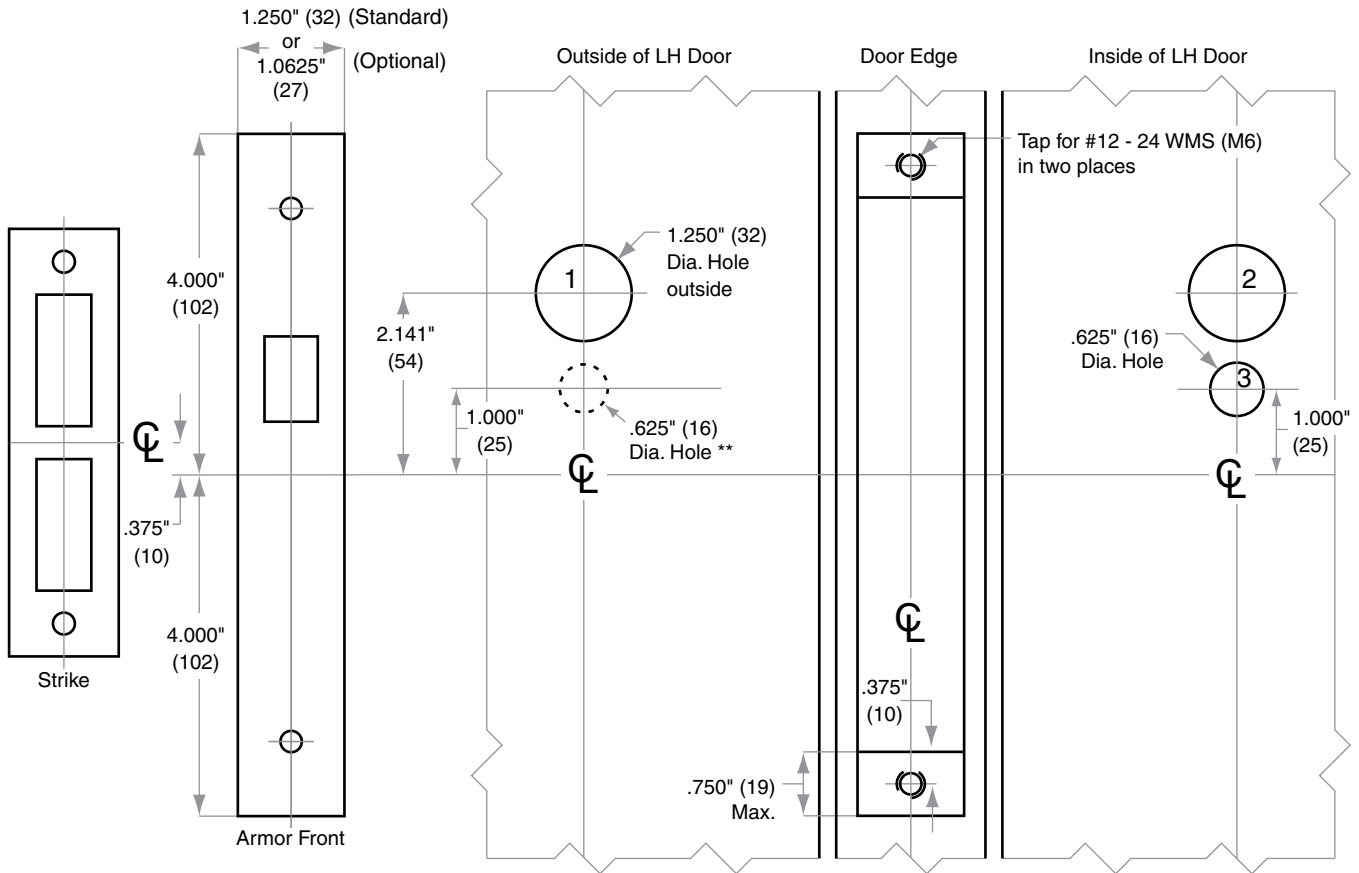

L/LV/LM/LMV-Series

Model L9460, L9462, L9463, L9464

Door Type: Metal, flat or beveled
 Trim: Deadbolt

For Case and Strike dimensions, see Template L1

FUNCTION	DRILL HOLE		
	1	2	3
L9460	X		X
L9462, L9463	X	X	***
L9464	X		

Left Hand (LH) Door Shown

- * Centerline of Armor Front to Centerline of Latch dimension
- ** Additional preparation for L283-721, L283-722, L283-723, L283-724
- *** Additional preparation for L283-711, L283-712, L283-713, L283-714

Dimensions shown in parentheses () are in millimeters.

© 2025 Allegion
 L903 Rev. 04/25
 www.allegion.com/us

DRAWING IS NOT TO SCALE!
Customer service: 877-671-7011
We can help you find the correct guide for your product and application!