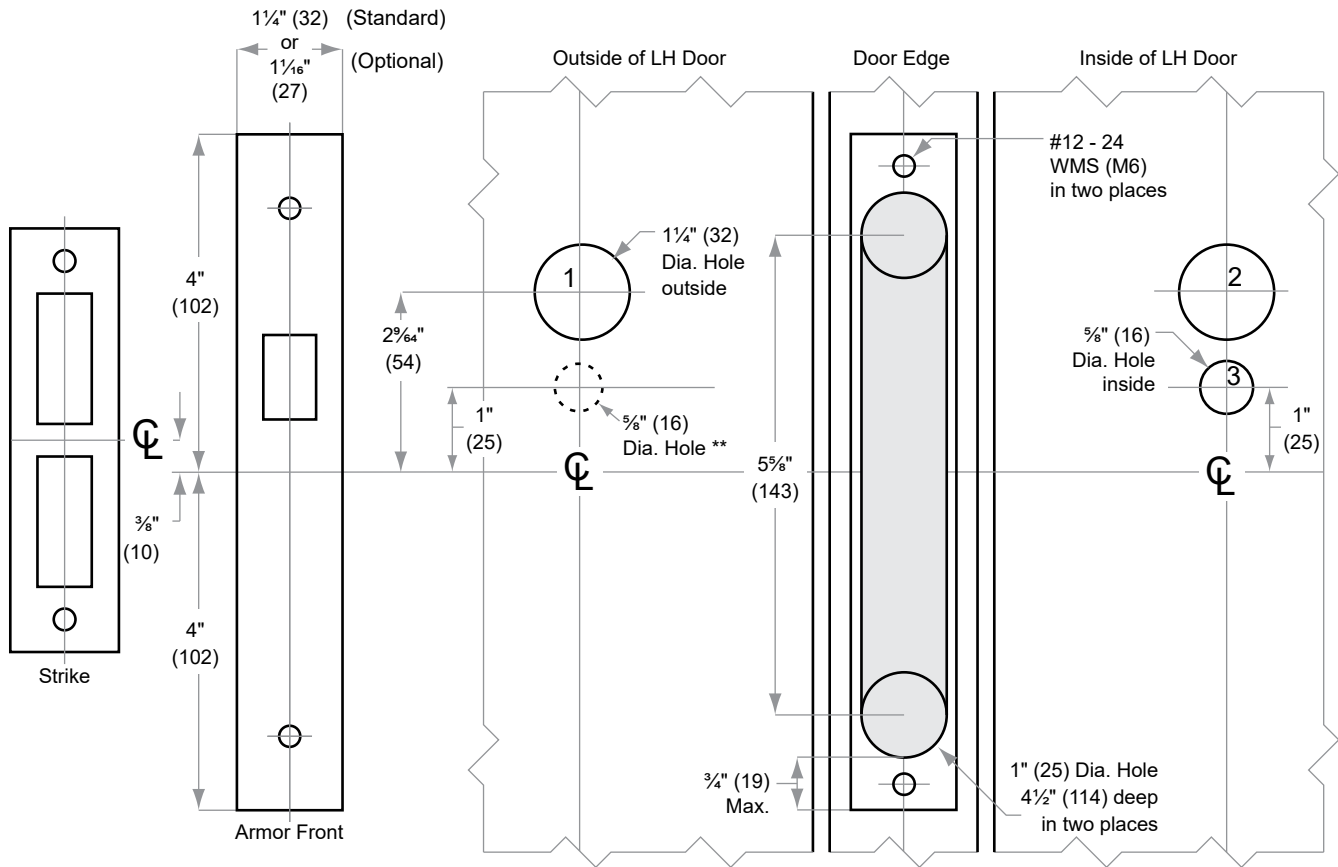

L/LV/LM/LMV-Series

Model L9460, L9462, L9463, L9464

Door Type: Wood or composite, flat or beveled
 Trim: Deadbolt

For Case dimensions, see Template L1

FUNCTION	DRILL HOLE		
	1	2	3
L9460	X		X
L9462, L9463	X	X	***
L9464	X		

Left Hand (LH) Door Shown

- * Centerline of Armor Front to Centerline of Latch dimension
- ** Additional preparation for L283-721, L283-722, L283-723, L283-724
- *** Additional preparation for L283-711, L283-712, L283-713, L283-714

Dimensions shown in parentheses () are in millimeters.

© 2025 Allegion
 L902 Rev. 04/25
www.allegion.com/us

DRAWING IS NOT TO SCALE!
Customer service: 877-671-7011
We can help you find the correct guide for your product and application!