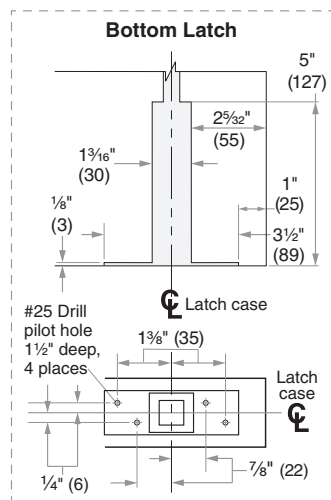

## Model LM9225, LM9225F Locks

Door Type: Wood or composite, flat or beveled  
 Trim: Escutcheon

For case and strike dimensions, see Template L3.

**NOTE: For fire-rated locks less bottom latch (LBL), refer to template #L959 for additional door preparation instructions.**

Dimensions shown in parentheses ( ) are in millimeters.

© 2015 Allegion  
 L929 Rev. 06/15  
 www.allegion.com/us

**DRAWING IS NOT TO SCALE!**  
**Customer service: 877-671-7011**

**We can help you find the correct guide for your product and application!**