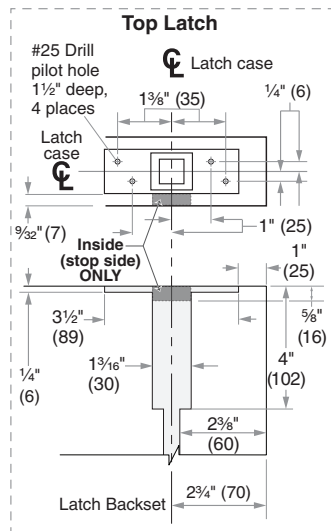

## Model LM9225, LM9225F Locks

Door Type: Wood or composite, flat or beveled  
 Trim: Escutcheon

For case and strike dimensions, see Template L3.

**NOTE: For fire-rated locks less bottom latch (LBL), refer to template #L959 for additional door preparation instructions.**

Dimensions shown in parentheses ( ) are in millimeters.

© 2015 Allegion  
 L929 Rev. 06/15  
 www.allegion.com/us

**DRAWING IS NOT TO SCALE!**  
**Customer service: 877-671-7011**

**We can help you find the correct guide for your product and application!**