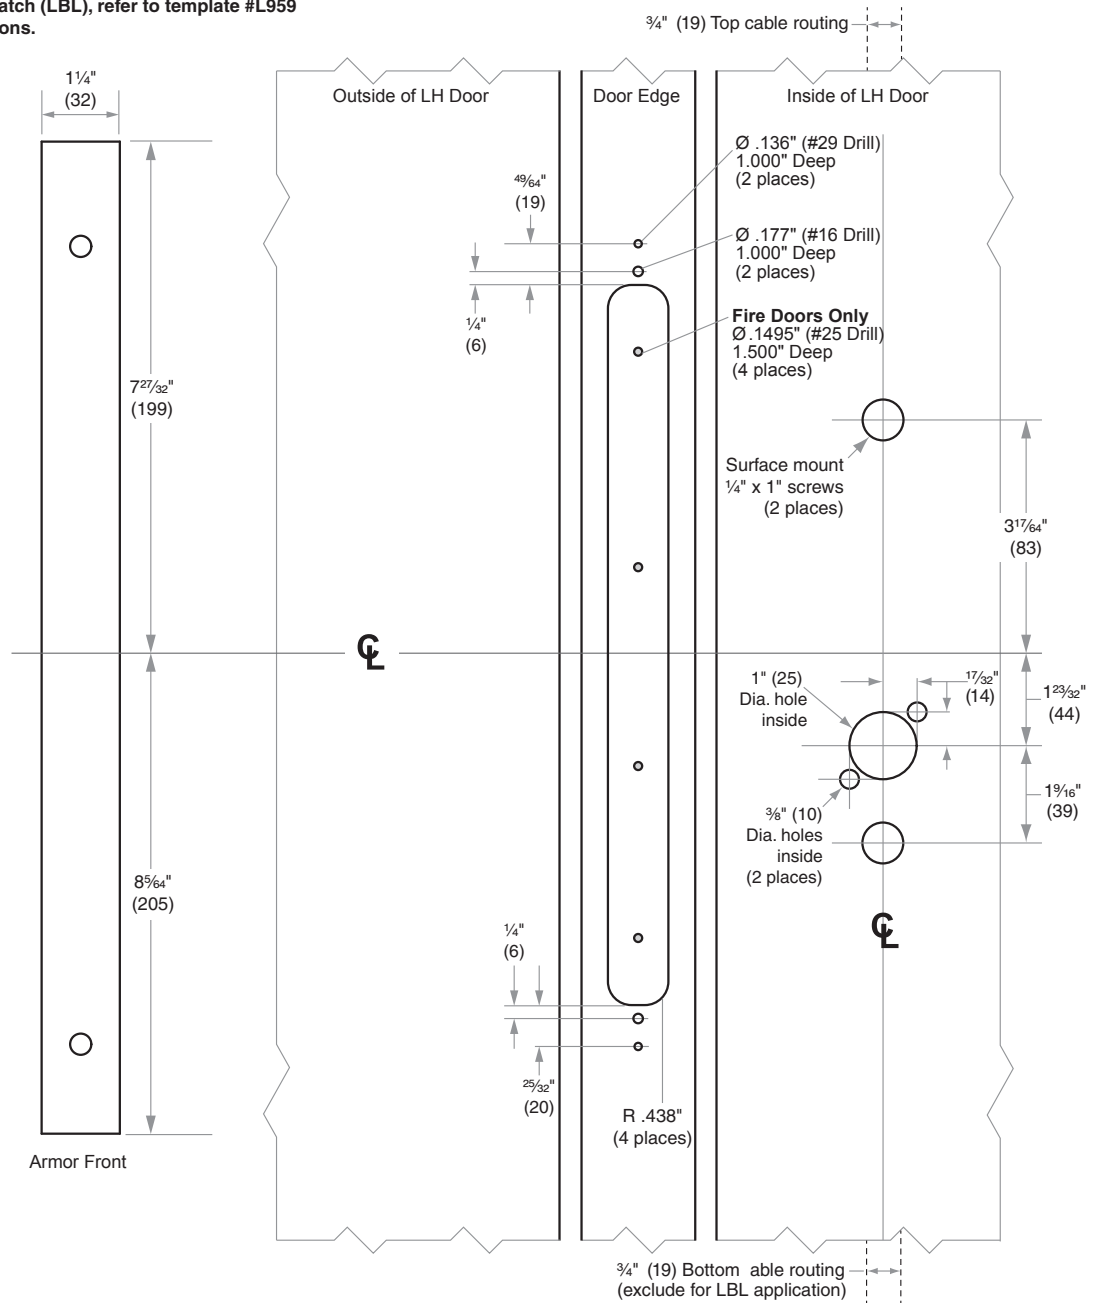

## Model LM9225, LM9225F Locks

Door Type: Wood or composite, flat or beveled  
 Trim: Escutcheon

For case and strike dimensions, see Template L3.

**NOTE: For fire-rated locks less bottom latch (LBL), refer to template #L959 for additional door preparation instructions.**

Dimensions shown in parentheses ( ) are in millimeters.

© 2015 Allegion  
 L929 Rev. 06/15  
 www.allegion.com/us

**DRAWING IS NOT TO SCALE!**  
**Customer service: 877-671-7011**

**We can help you find the correct guide for your product and application!**

Door preparation template

# L929