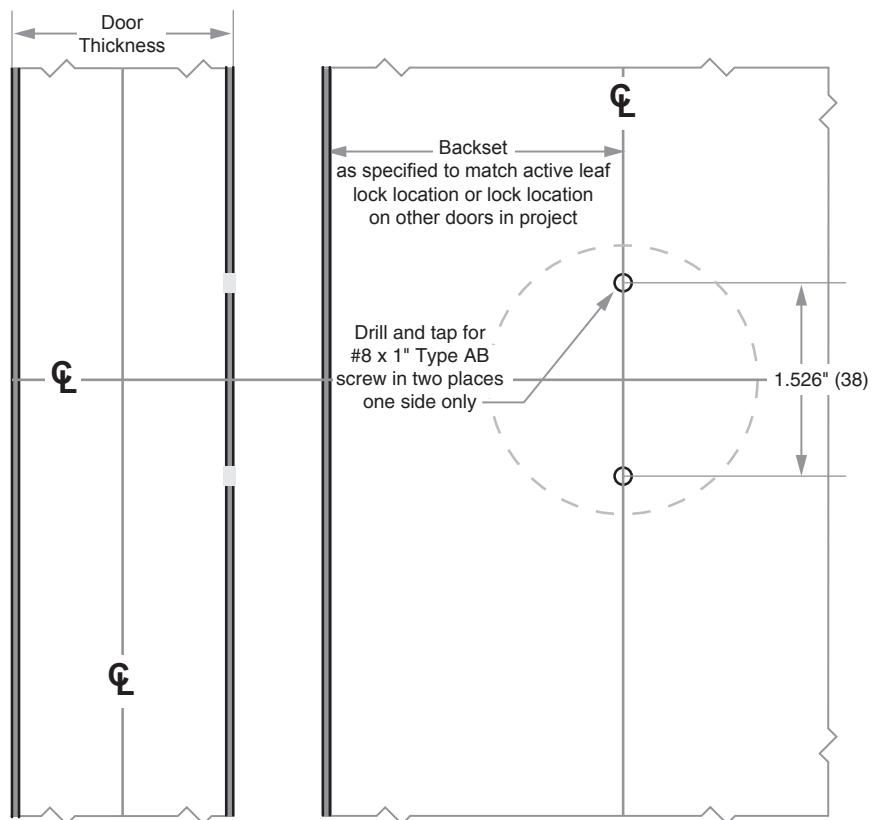

LT-Series

Model LT170

Door Type: Metal, Flat or beveled
Door Thickness: Any
Faceplate: None
Backsets: Any

Dimensions shown in parentheses () are in millimeters.

Door preparation template