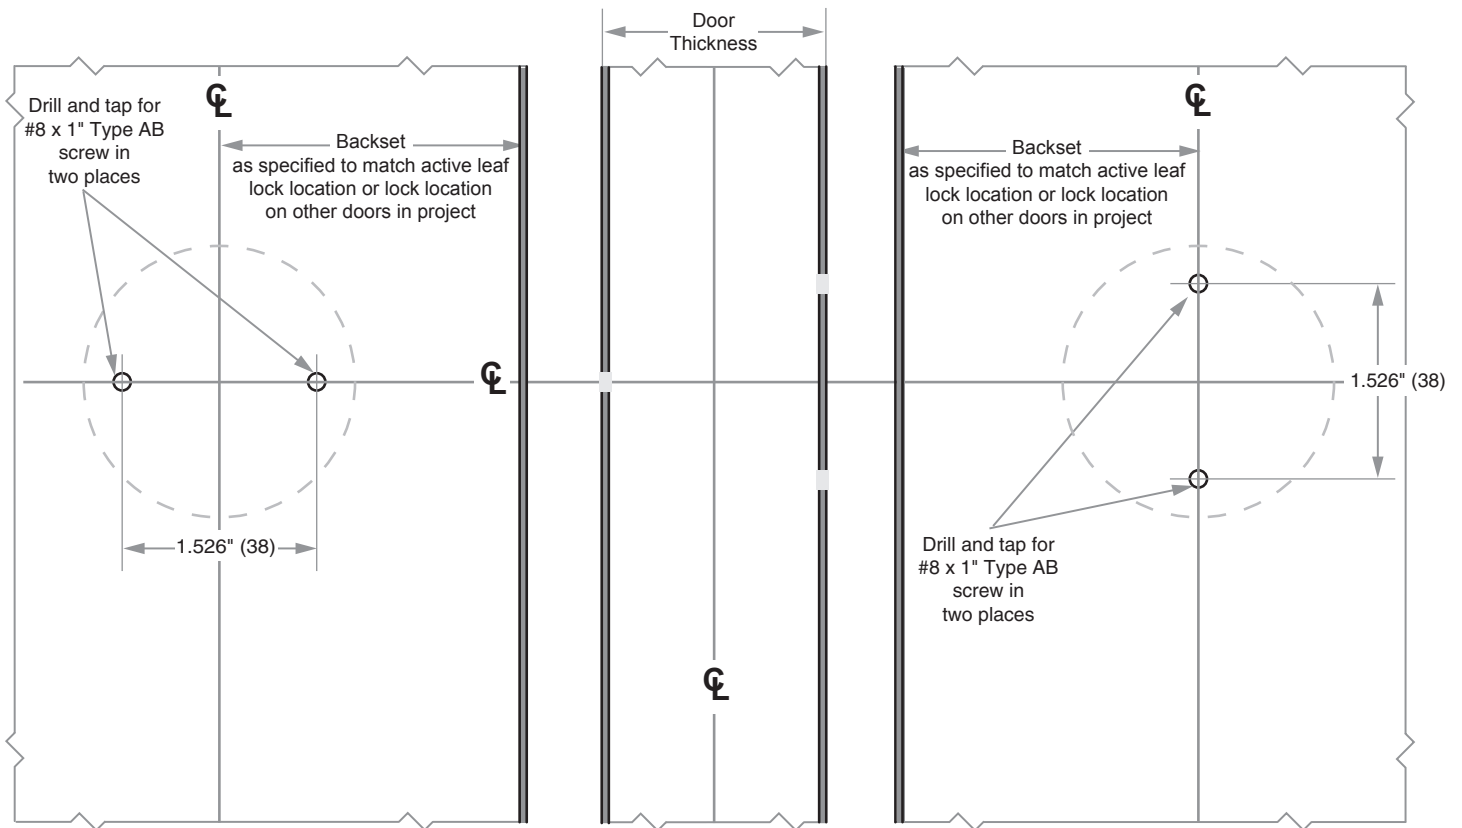

LT-Series

Model LT172

Door Type: Metal, Flat or beveled
Door Thickness: Any
Faceplate: None
Backsets: Any

Dimensions shown in parentheses () are in millimeters.

Door preparation template