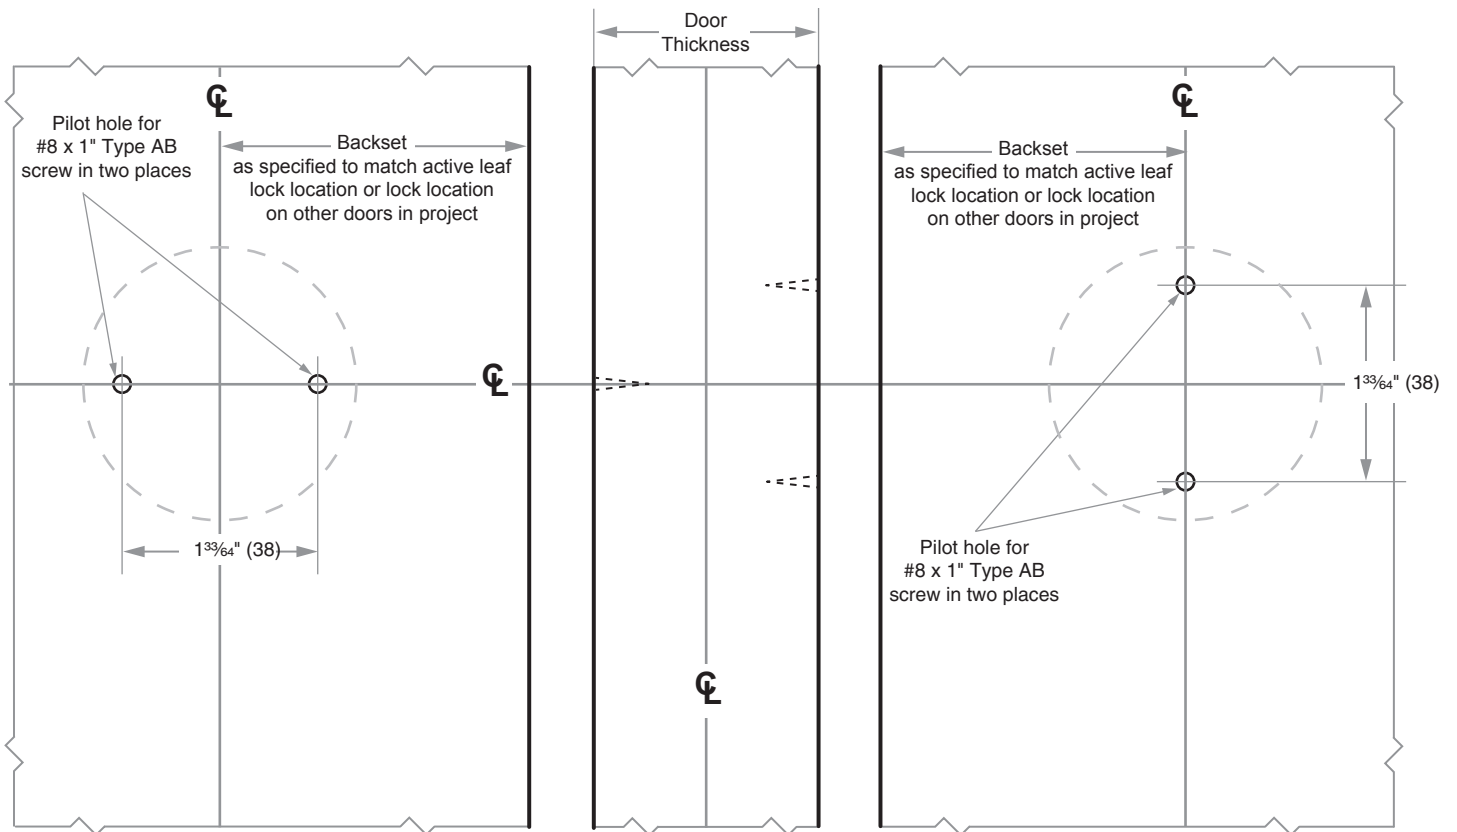

LT-Series

Model LT172

Door Type: Wood or Composite, Flat or beveled
Door Thickness: Any
Faceplate: None
Backsets: Any

Dimensions shown in parentheses () are in millimeters.

Door preparation template