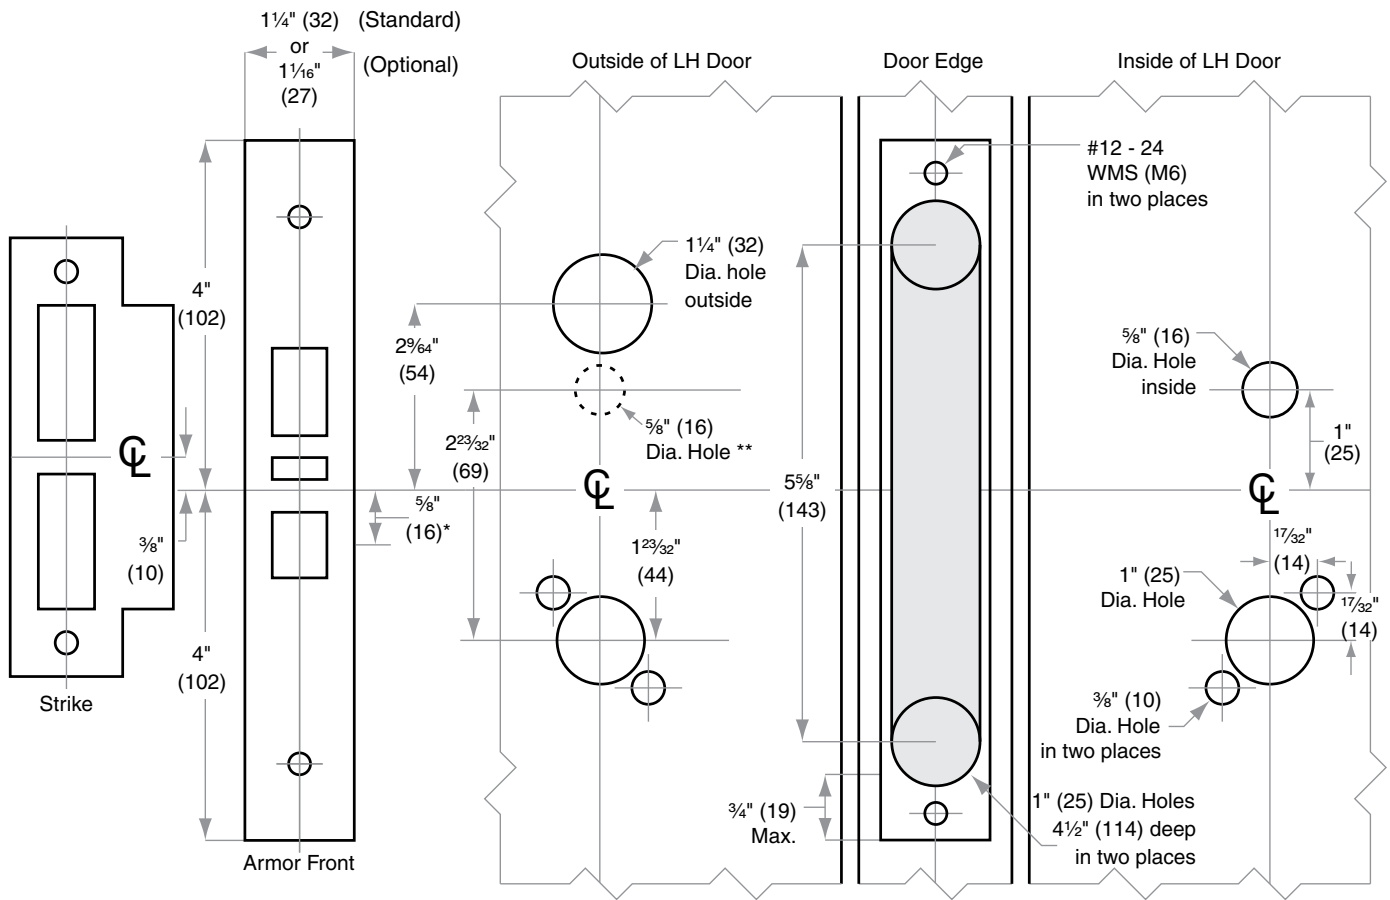

# L/LV/LM/LMV-Series

Model L/LV9050, L/LV9056, L/LV9453, L/LV9456, L9473, L/LV9480, L/LV9485

Door Type: Wood or composite, flat or beveled

Trim: Rose

This template should not be used for HSLR trim. Use template L965 for HSLR trim.

For Case and Strike dimensions, see Template L1

## Left Hand (LH) Door Shown

\* Centerline of Armor Front to Centerline of Latch dimension

\*\* Additional preparation for L283-721, L283-722, L283-723, L283-724

Dimensions shown in parentheses ( ) are in millimeters.