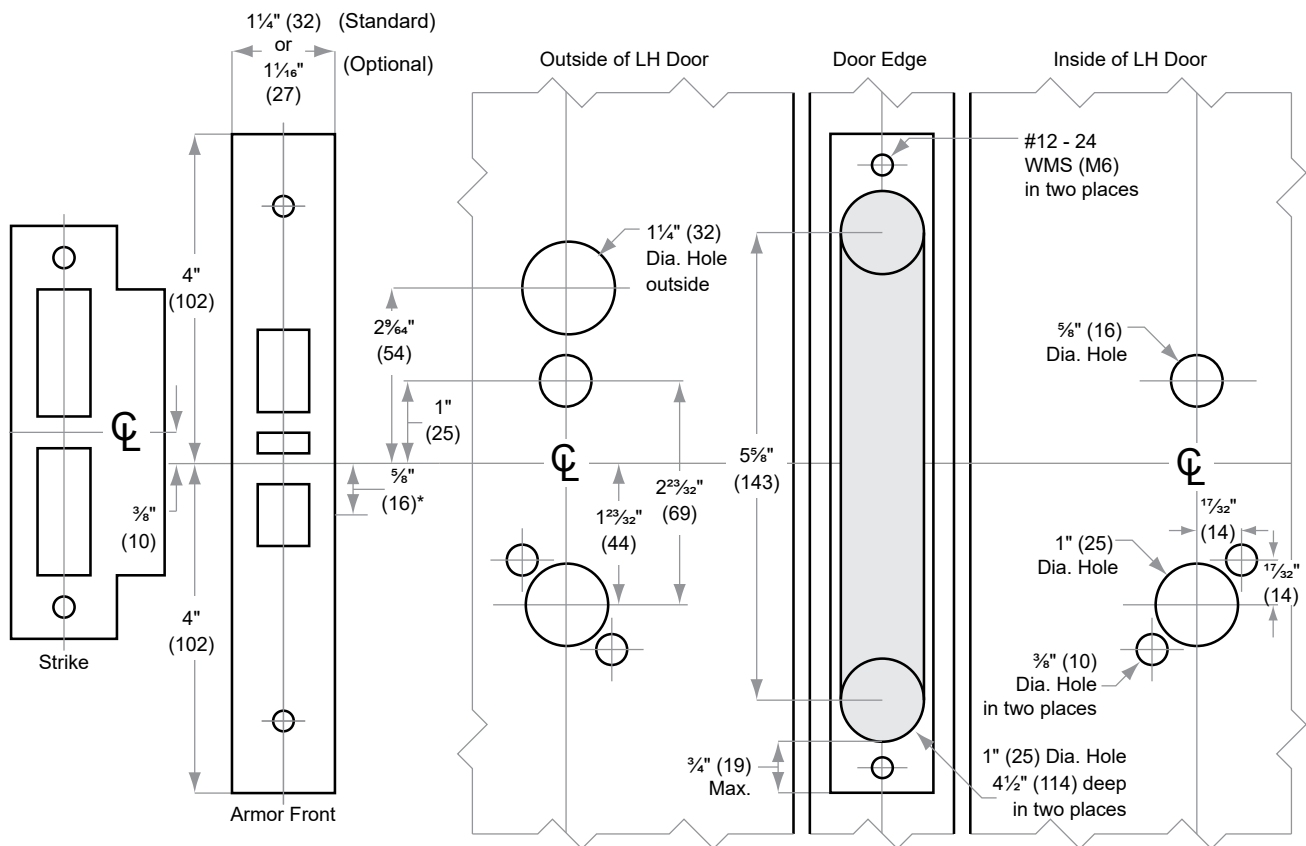

L/LV/LM/LMV-Series

Model L/LV9486, L/LV9496

Door Type: Wood or composite, flat or beveled
 Trim: Rose

For Case and Strike dimensions, see Template L1

Left Hand (LH) Door Shown

*Centerline of Armor Front to Centerline of Latch dimension

Dimensions shown in parentheses () are in millimeters.

© 2025 Allegion
 L820 Rev. 04/25
 www.allegion.com/us

DRAWING IS NOT TO SCALE!
Customer service: 877-671-7011

We can help you find the correct guide for your product and application!

Door preparation template

L820